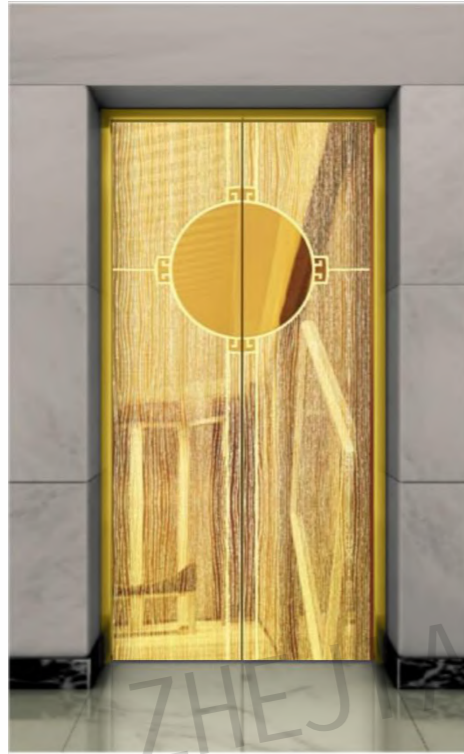

Landing door series

CMLD-169

Mirror, etching, titanium

Optional

Champagne gold, concave gold, rose gold, and black titanium.

CMLD-170

Mirror, etching, titanium

Optional