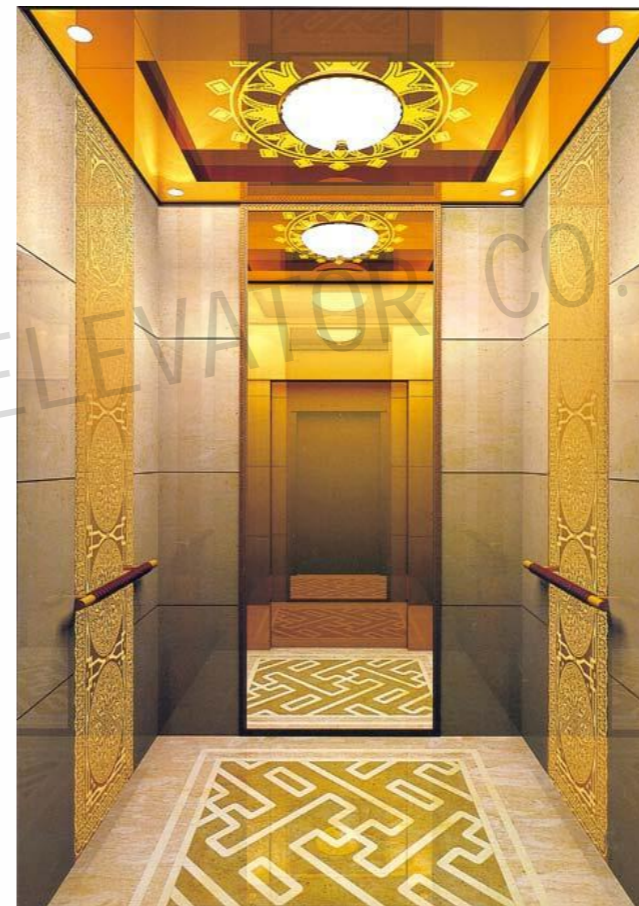

CMCP-077

OPTIONAL

Center plate: Mirror, etching, titanium.

Auxiliary board: Hairline, etching, titanium.

Note: This pattern can also be processed into primary colors, rose gold, concave gold, champagne gold, and black titanium.

CMCP-078

OPTIONAL

Center plate: Mirror, etching, titanium.

Auxiliary board: Hairline, titanium.

Note: This pattern can also be processed into primary colors, rose gold, concave gold, champagne gold, and black titanium.

CMCP-079

OPTIONAL

Back center: Mirror, titanium.

Side center: Mirror, etching, titanium.

Auxiliary board: Mirror, sandblasted.

Note: This pattern can also be processed into primary colors, rose gold, concave gold, champagne gold, and black titanium.

CMCP-080

OPTIONAL

Center plate: Mirror, etching, titanium.

Auxiliary board: Hairline, titanium.

Note: This pattern can also be processed into primary colors, rose gold, concave gold, champagne gold, and black titanium.