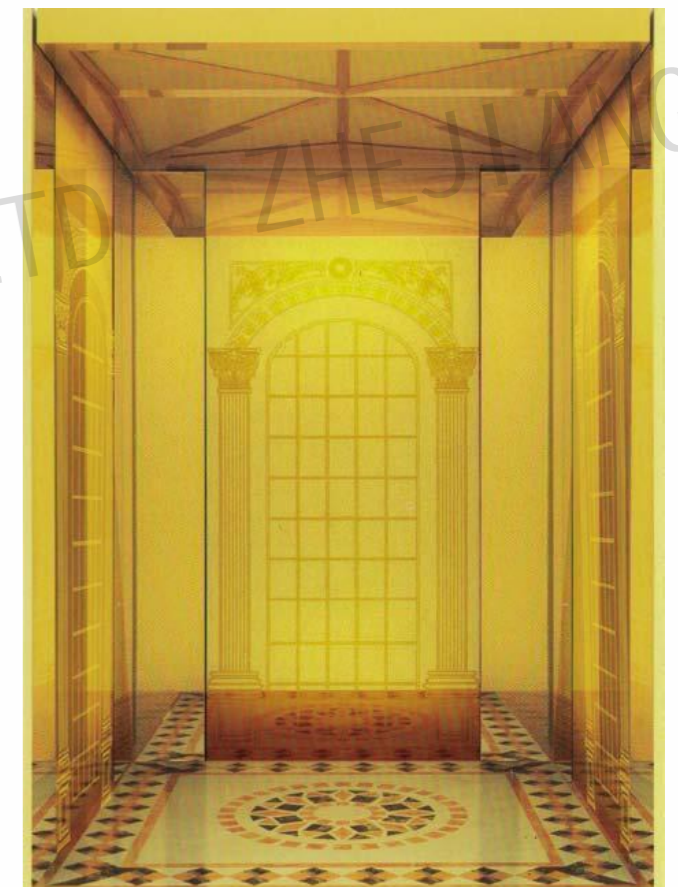

CMCP-065

OPTIONAL

Back middle: Mirror, etching,titanium.

Side center: Mirror, sandblasted,titanium.

Auxiliary board: Hairline,titanium.

Note: This pattern can also be processed into primary colors, rose gold, concave gold, champagne gold, and black titanium.

CMCP-066

OPTIONAL

Center plate: Mirror, etching,titanium.

Auxiliary board: Mirror,titanium.

Note: This pattern can also be processed into primary colors, rose gold, concave gold, champagne gold, and black titanium.

CMCP-067

OPTIONAL

Back wall: Mirror, chaotic lines,titanium.

Side center: Mirror,titanium.

Side auxiliary: Chaotic lines,titanium.

Note: This pattern can also be processed into primary colors, rose gold, concave gold, champagne gold, and black titanium.

CMCP-068

OPTIONAL

Center plate: Mirror, etching,chaotic lines,titanium.

Auxiliary board: Mirror,titanium.

Note: This pattern can also be processed into primary colors, rose gold, concave gold, champagne gold, and black titanium.