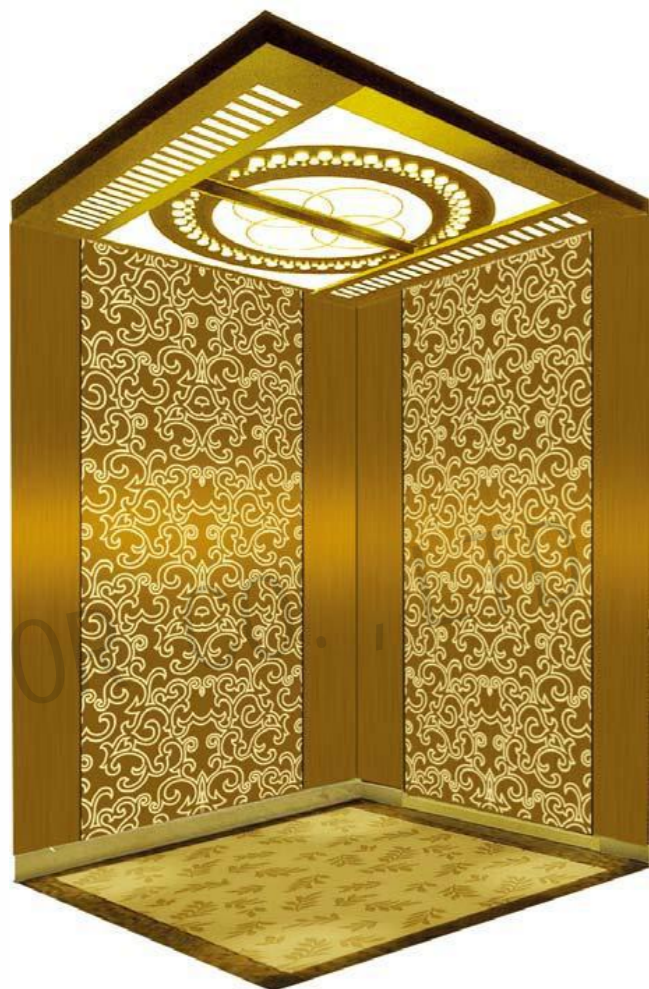

CMCP-081

OPTIONAL

Center plate: Mirror, etching, titanium.

Auxiliary board: Hairline, titanium.

Note: This pattern can also be processed into primary colors, rose gold, concave gold, champagne gold, and black titanium.

CMCP-082

OPTIONAL

Center plate: Mirror, etching, titanium.

Auxiliary board: Hairline, titanium.

Note: This pattern can also be processed into primary colors, rose gold, concave gold, champagne gold, and black titanium.

CMCP-083

OPTIONAL

Back center: Mirror, rose gold.

Side center: Hairline, etching, rose gold.

Behind auxiliary: Hairline, etching, rose gold.

Side auxiliary: Mirror, rose gold.

Note: This pattern can also be processed into titanium, this color, concave gold, champagne gold, and black titanium.

CMCP-084

OPTIONAL

Center plate: Mirror, etching.

Auxiliary board: Hairline.

Note: This pattern can also be processed into titanium, rose gold, concave gold, champagne gold, and black titanium.