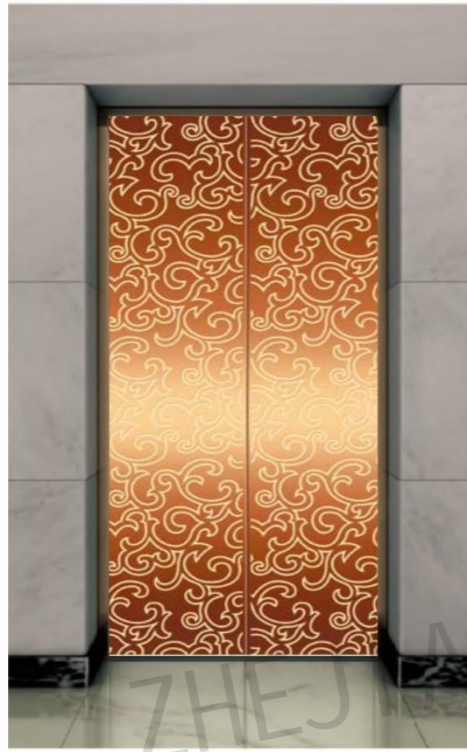

Mirror, etching, rose gold

Optional

Champagne gold, concave gold, titanium, and black titanium.

Landing door series

CMLD-265

Mirror, etching, rose gold

Optional

Champagne gold, concave gold, titanium, and black titanium.