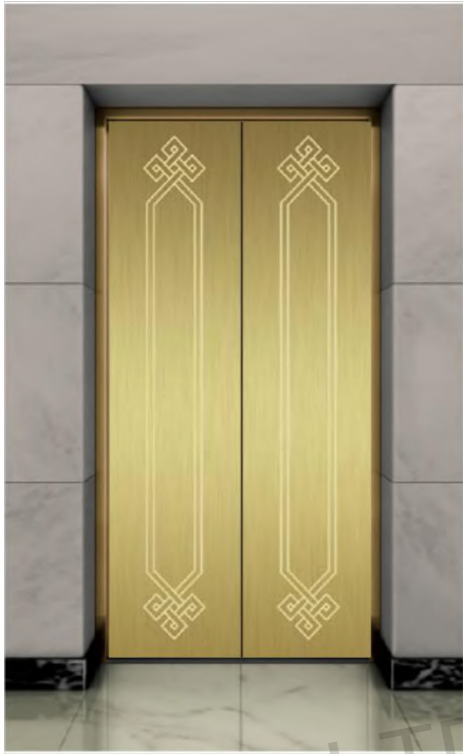

Mirror, etching, titanium

Optional

Champagne gold, concave gold, rose gold, and black titanium.

CMLD-216

Mirror, etching, titanium

Optional

Champagne gold, concave gold, rose gold, and black titanium.

Landing door series