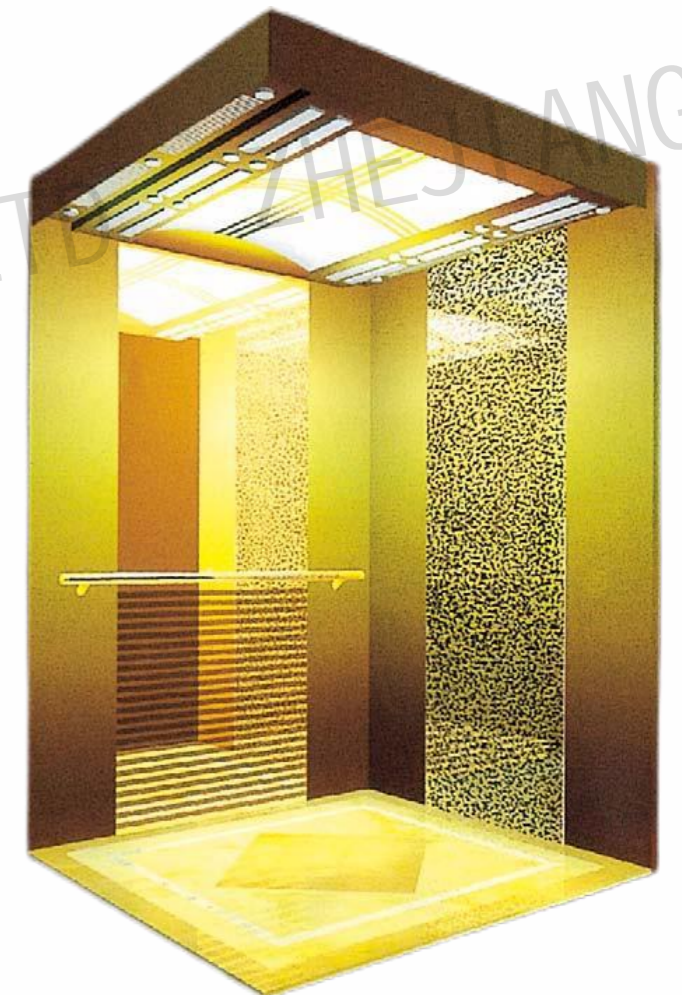

CMCP-048

OPTIONAL

Center plate: Mirror, etching, titanium.

Auxiliary board: Hairline, titanium.

Note: This pattern can also be processed into primary colors, concave gold, rose gold, champagne gold, and black titanium.