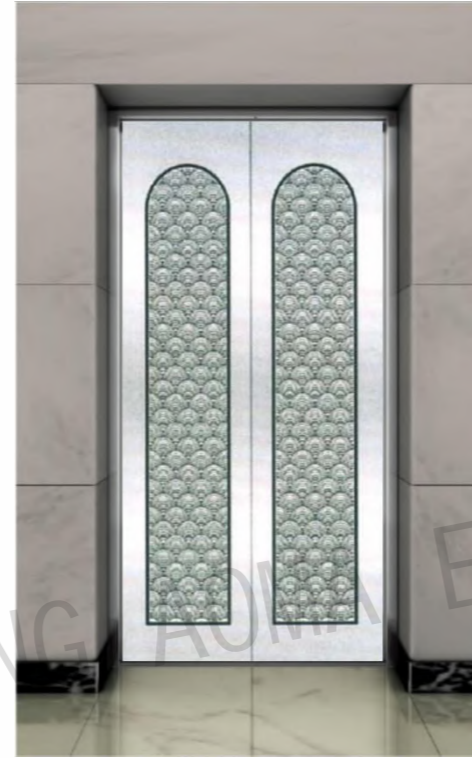

CMLD-075

Mirror,etching,hairline,chaotic lines

Optional

Titanium,champagne gold,concave gold,rose gold,and black titanium.