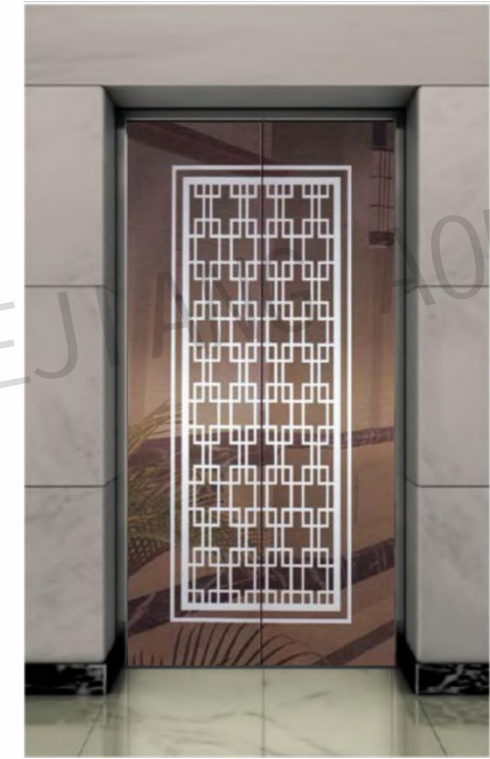

CMLD-069

Mirror, etching
Optional
Titanium, champagne gold, concave gold, rose gold, and black titanium.