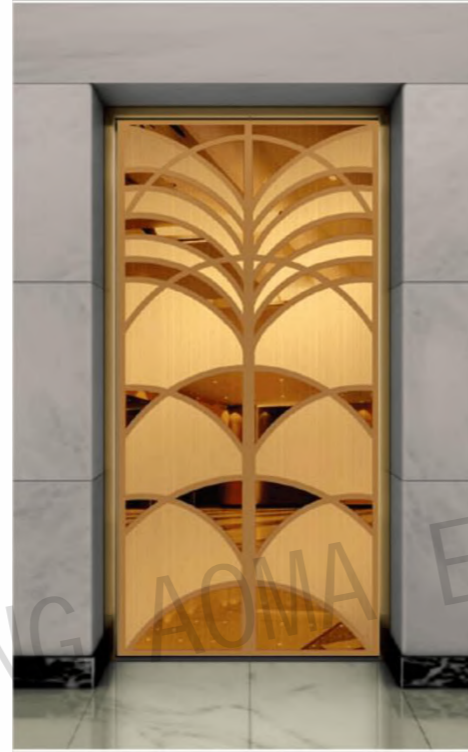

CMLD-279

Mirror,etching,hairline,rose gold

Optional

Champagne gold,concave gold, titanium,and black titanium.