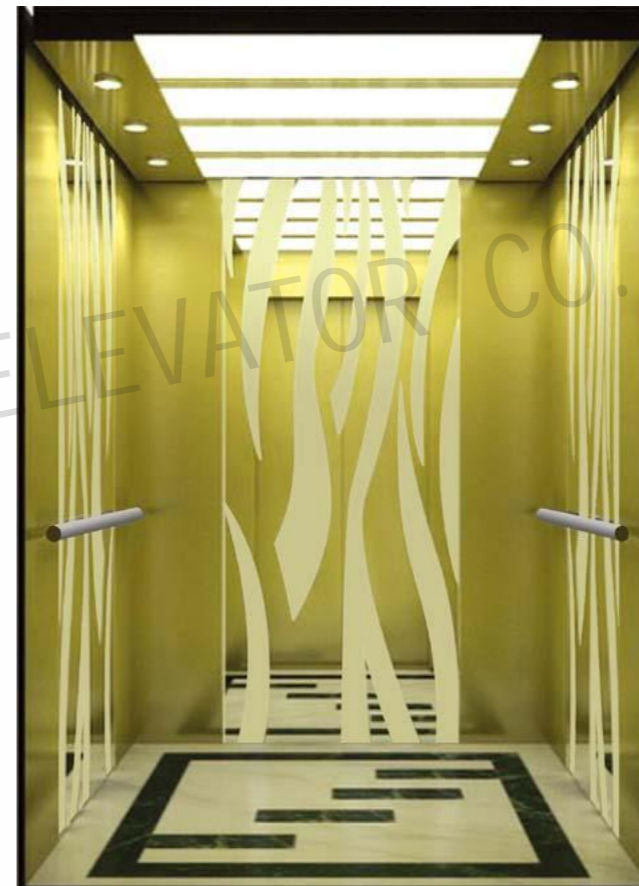

CMCP-085

OPTIONAL

It is composed of etching, hairline and mirror surface.

Note: This pattern can also be processed into titanium, rose gold, concave gold, champagne gold, and black titanium.

CMCP-086

OPTIONAL

Center plate: Mirror, etching.

Auxiliary board: Hairline.

Note: This pattern can also be processed into titanium, rose gold, concave gold, champagne gold, and black titanium.

CMCP-087

OPTIONAL

Center plate: Mirror, etching, champagne gold.

Auxiliary board: Hairline, champagne gold.

Note: This pattern can also be processed into titanium, this color, concave gold, champagne gold, and black titanium.

CMCP-088

OPTIONAL

Center plate: Mirror, sandblasted.

Auxiliary board: Mirror.

Note: This pattern can also be processed into titanium, rose gold, concave gold, champagne gold, and black titanium.