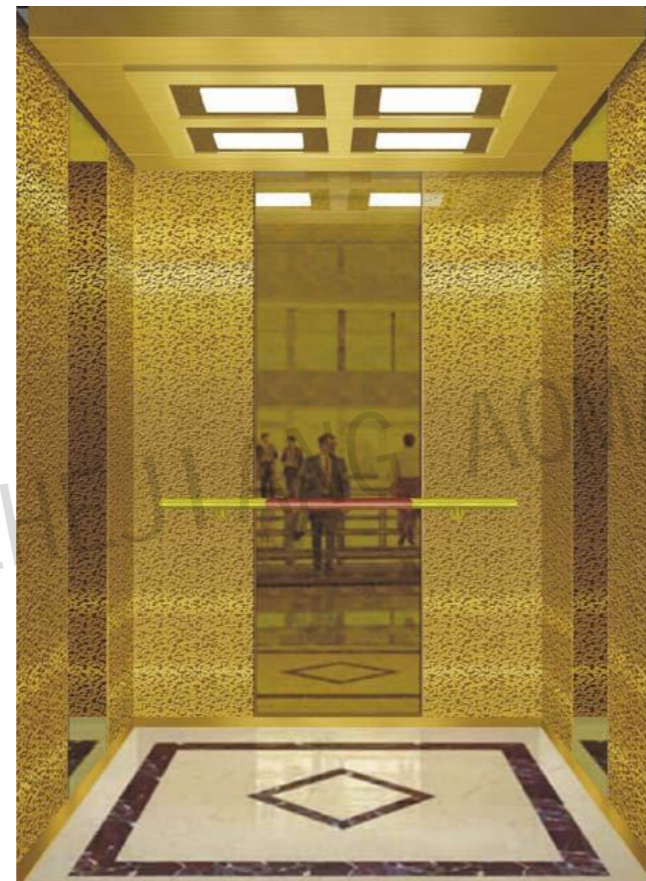

CMCP-073

OPTIONAL

Center plate: Mirror, etching, titanium.

Auxiliary board: Mirror, chaotic lines, titanium.

Note: This pattern can also be processed into primary colors, rose gold, concave gold, champagne gold, and black titanium.

CMCP-074

OPTIONAL

Center plate: Mirror, titanium.

Auxiliary board: Mirror, etching, titanium.

Note: This pattern can also be processed into primary colors, rose gold, concave gold, champagne gold, and black titanium.

CMCP-075

OPTIONAL

Center plate: Mirror, etching, titanium.

Auxiliary board: Mirror, titanium.

Note: This pattern can also be processed into primary colors, rose gold, concave gold, champagne gold, and black titanium.

CMCP-076

OPTIONAL

Center plate: Mirror, etching, titanium.

Auxiliary board: Hairline, titanium.

Note: This pattern can also be processed into primary colors, rose gold, concave gold, champagne gold, and black titanium.