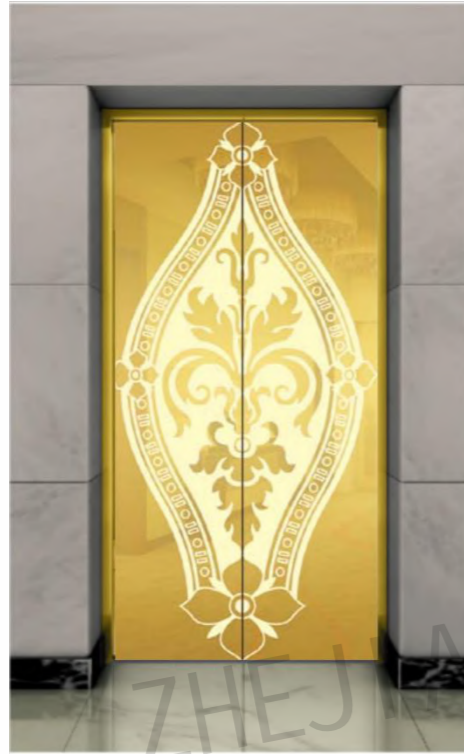

CMLD-158

Mirror, etching, titanium

Optional

Champagne gold, concave gold, rose gold, and black titanium.