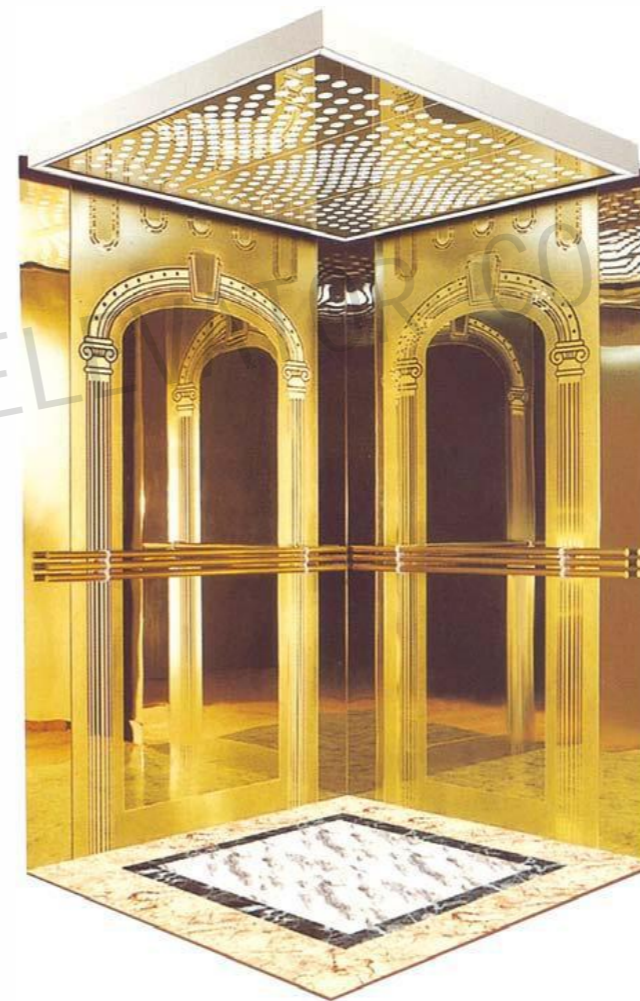

CMCP-041

OPTIONAL

Center plate: Mirror, etching, hairline, chaotic lines, concave gold.

Auxiliary board: Mirror, etching, chaotic lines, etching

Note: This pattern can also be processed into primary colors, titanium gold, rose gold, champagne gold, and black titanium colors.

CMCP-042

OPTIONAL

Center plate: Mirror, etching, hairline, chaotic lines, concave gold.

Auxiliary board: Mirror, etching, chaotic lines, etching, concave gold.

Note: This pattern can also be processed into primary colors, titanium gold, rose gold, champagne gold, and black titanium colors.

CMCP-043

OPTIONAL

Center plate: Titanium, mirror, etching, hairline, chaotic lines.

Auxiliary board: Titanium, mirror.

Note: This pattern can also be processed into primary colors, concave gold, rose gold, champagne gold, and black titanium.

CMCP-044

OPTIONAL

Center plate: Mirror, etching, hairline.

Auxiliary board: Mirror, etching.

Note: This pattern can also be processed into primary colors, concave gold, rose gold, champagne gold, and black titanium.