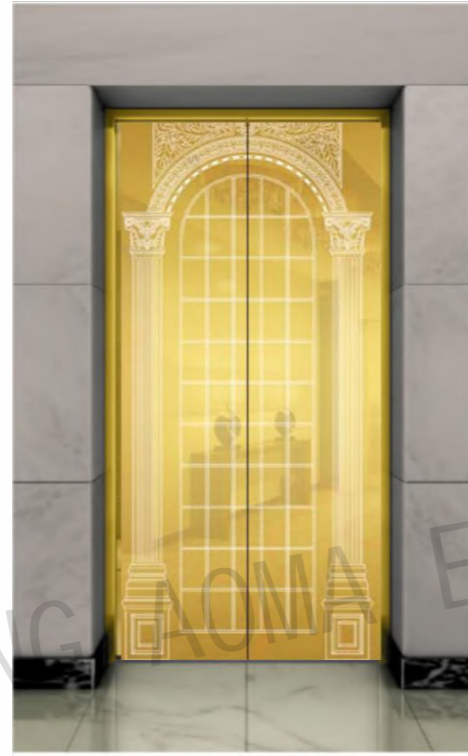

CMLD-183

Mirror, etching, titanium, chaotic lines

Optional

Champagne gold, concave gold, rose gold, and black titanium.