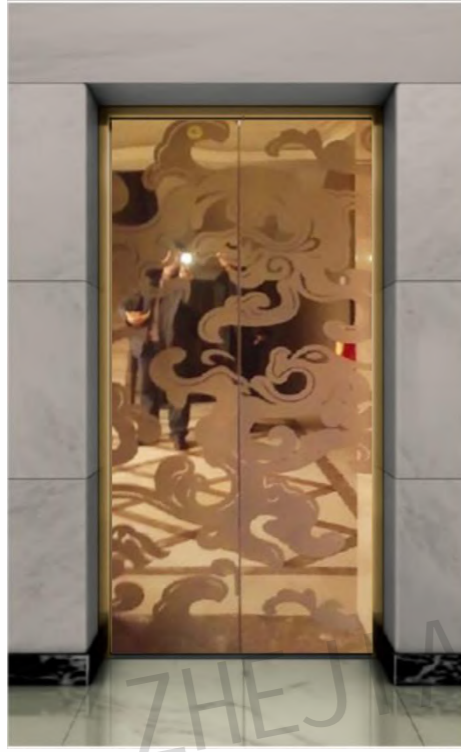

CMLD-278

Mirror,etching,rose gold

Optional

Champagne gold,concave gold, titanium,and black titanium.