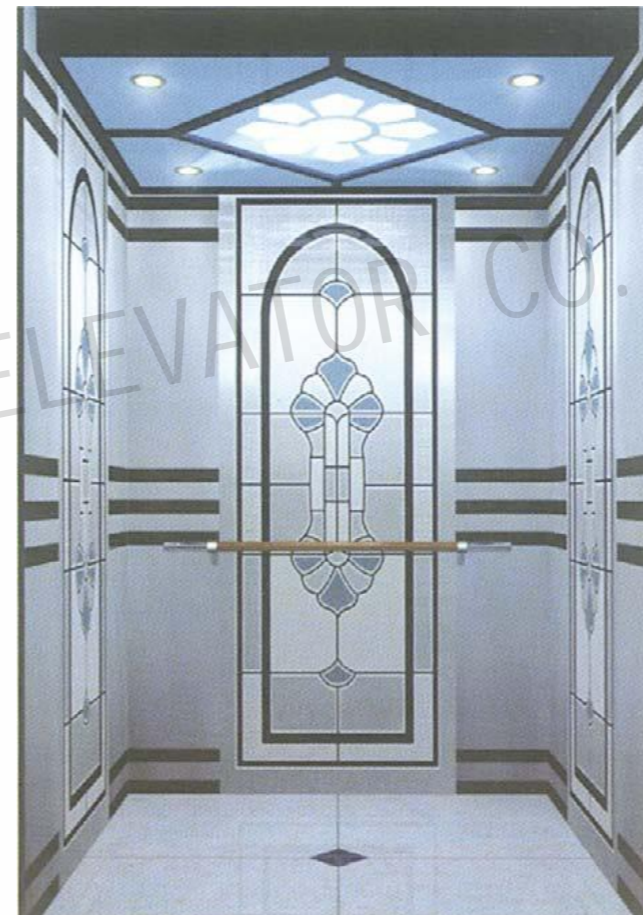

Note: This pattern can also be processed into titanium, rose gold, concave gold, champagne gold, and black titanium.

CMCP-092

OPTIONAL

Center plate: Mirror, etching.

Auxiliary board: Mirror.

Note: This pattern can also be processed into this color, rose gold, concave gold, champagne gold, black titanium.