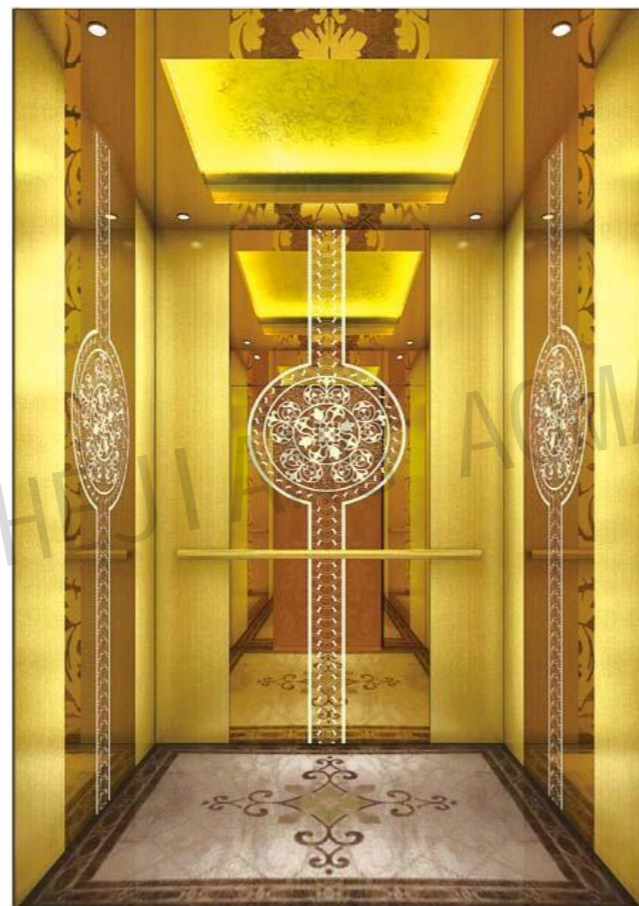

CMCP-077

OPTIONAL

Center plate: Mirror, etching, titanium.

Auxiliary board: Hairline, etching, titanium.

Note: This pattern can also be processed into primary colors, rose gold, concave gold, champagne gold, and black titanium.

CMCP-078

OPTIONAL

Center plate: Mirror, etching, titanium.

Auxiliary board: Hairline, titanium.

Note: This pattern can also be processed into primary colors, rose gold, concave gold, champagne gold, and black titanium.

CMCP-079

OPTIONAL

Back center: Mirror, titanium.

Side center: Mirror, etching, titanium.

Auxiliary board: Mirror, sandblasted.

Note: This pattern can also be processed into primary colors, rose gold, concave gold, champagne gold, and black titanium.

CMCP-080

OPTIONAL

Center plate: Mirror, etching, titanium.

Auxiliary board: Hairline, titanium.

Note: This pattern can also be processed into primary colors, rose gold, concave gold, champagne gold, and black titanium.