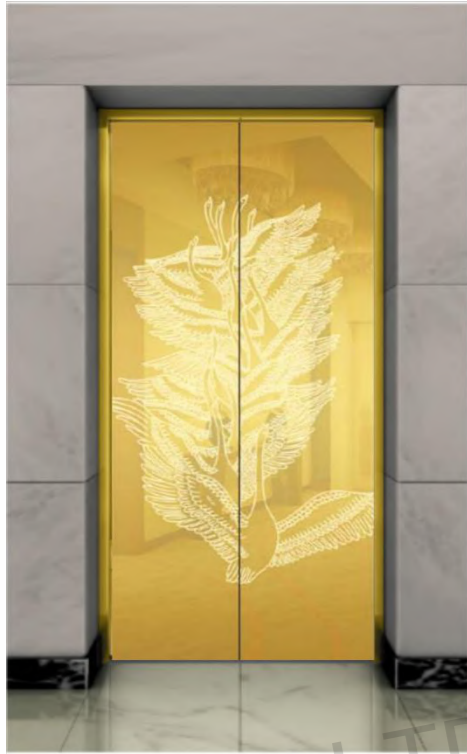

Mirror, etching, titanium

Optional

Champagne gold, concave gold, rose gold, and black titanium.

CMLD-156

Hairline, etching, titanium

Optional

Champagne gold, concave gold, rose gold, and black titanium.

Landing door series