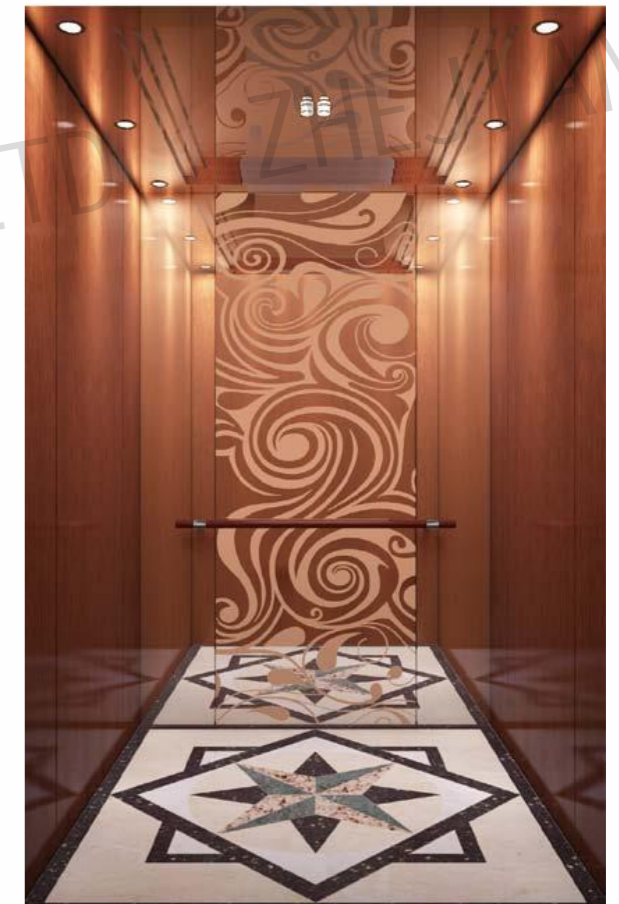

CMCP-152

OPTIONAL

Back center: Mirror,etching, rose gold.

Side center: Mirror,rose gold.

Auxiliary board: Mirror,rose gold.

Note: This pattern can also be processed into titanium gold, concave gold, titanium gold, champagne gold, and black titanium.