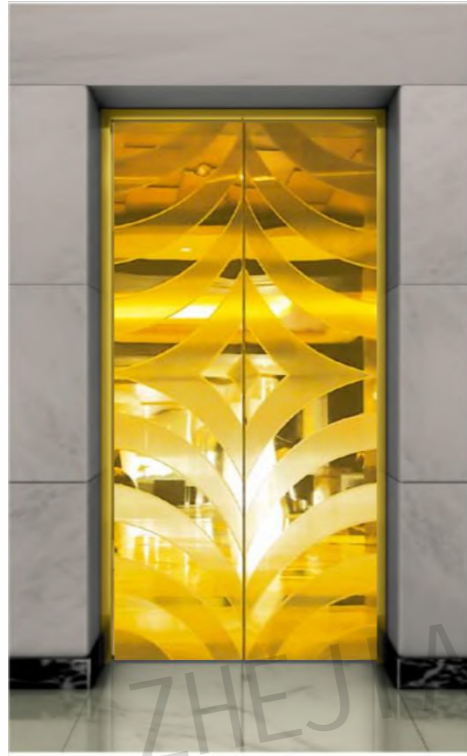

CMLD-134

Mirror, etching, titanium

Optional

Champagne gold, concave gold, rose gold, and black titanium.