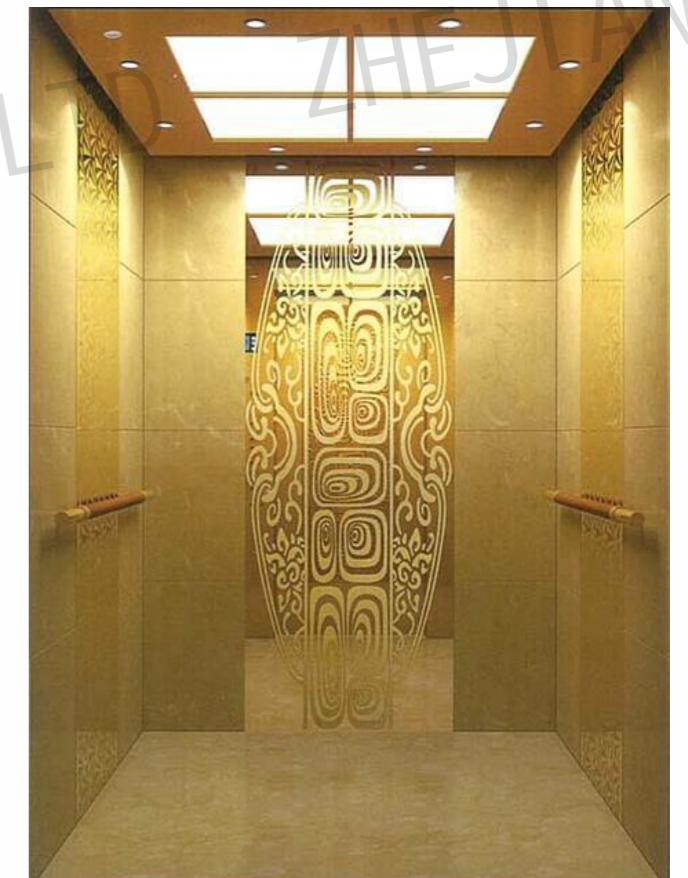

CMCP-132

OPTIONAL

Center plate: Mirror,etching,titanium.

Auxiliary board: Mirror,sandblasted, titanium.

Note: This pattern can also be processed into this color , concave gold, rose gold, champagne gold and black titanium.