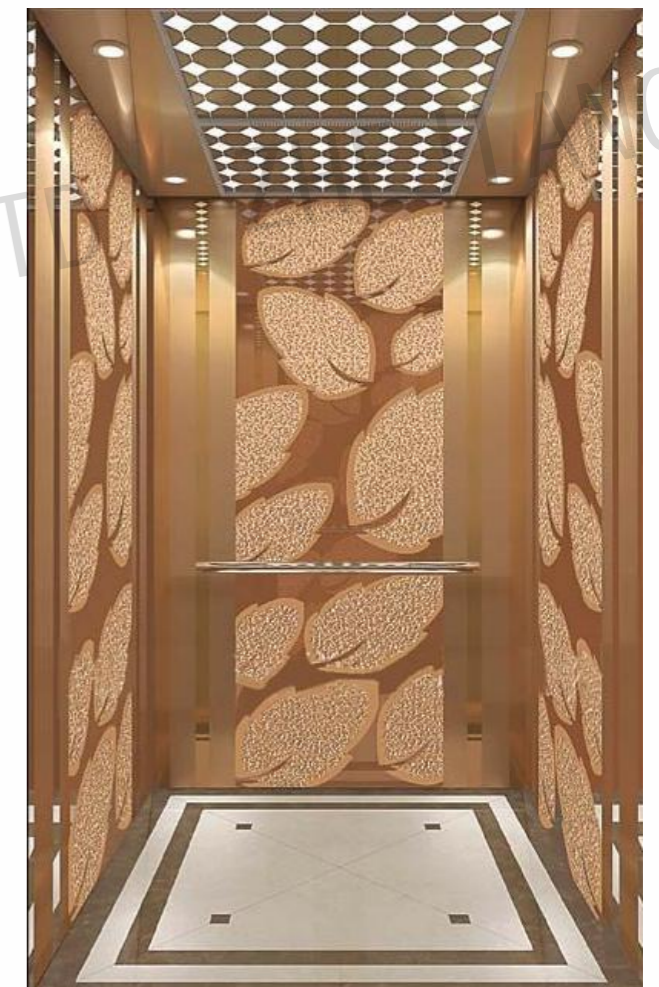

CMCP-105

OPTIONAL

Center plate: Mirror, etching, rose gold.

Auxiliary board: Hairline, rose gold.

Note: This pattern can also be processed into this color, titanium gold, concave gold, champagne gold, black titanium.

CMCP-106

OPTIONAL

Back wall: Mirror, etching, rose gold.

Side wall: Hairline, rose gold.

Note: This pattern can also be processed into this color, titanium gold, concave gold, champagne gold, black titanium.

CMCP-107

OPTIONAL

Center plate: Mirror, etching, rose gold.

Auxiliary board: Mirror, etching, rose gold.

Note: This pattern can also be processed into this color, titanium gold, concave gold, champagne gold, black titanium.

CMCP-108

OPTIONAL

Center plate: Mirror, etching, rose gold.

Auxiliary board: Mirror, hairline, rose gold.

Note: This pattern can also be processed into this color, titanium gold, concave gold, champagne gold, black titanium.