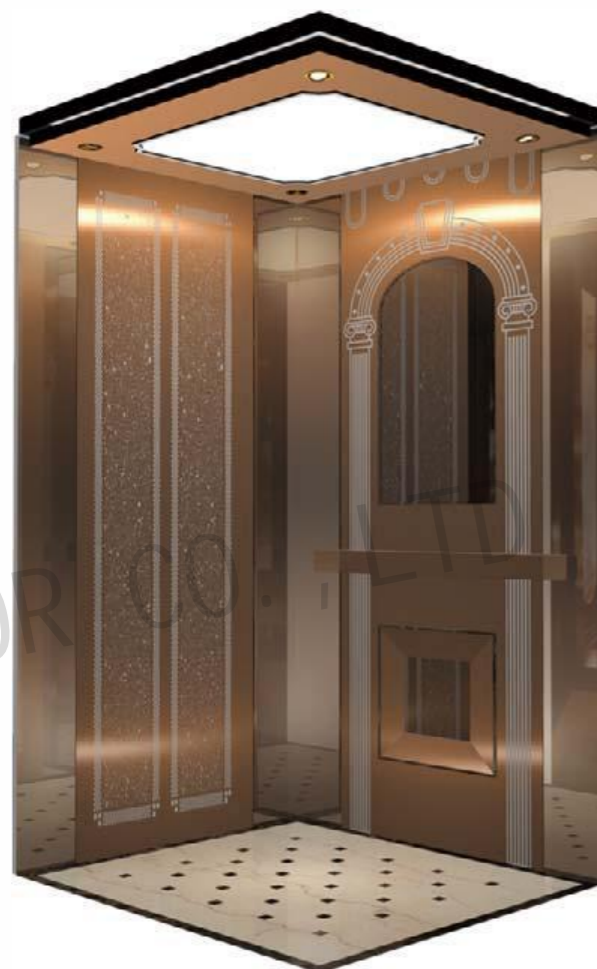

CMCP-137

OPTIONAL

Back center: Mirror,sandblasted, titanium.

Back auxiliary: Mirror, etching, concave gold.

Front side wall: Mirror,sandblasted, titanium.

Behind the side wall: Mirror, etching, concave gold.

Note: This pattern can also be processed into this color , titanium gold, rose gold, champagne gold and black titanium.

CMCP-139

OPTIONAL

Center plate: Mirror, rose gold.

Auxiliary board: Etching,rose gold.

Note: This pattern can also be processed into this color , concave gold, titanium gold, champagne gold and black titanium.

CMCP-138

OPTIONAL

Center plate: Mirror,etching,hairline,rose gold,chaotic lines.

Auxiliary board: Mirror,rose gold.

Note: This pattern can also be processed into this color , concave gold, titanium gold, champagne gold and black titanium.

CMCP-140

OPTIONAL

Center plate: Mirror, etching,rose gold.

Auxiliary board: Mirror,etching,rose gold.

Note: This pattern can also be processed into this color , concave gold, titanium gold, champagne gold and black titanium.