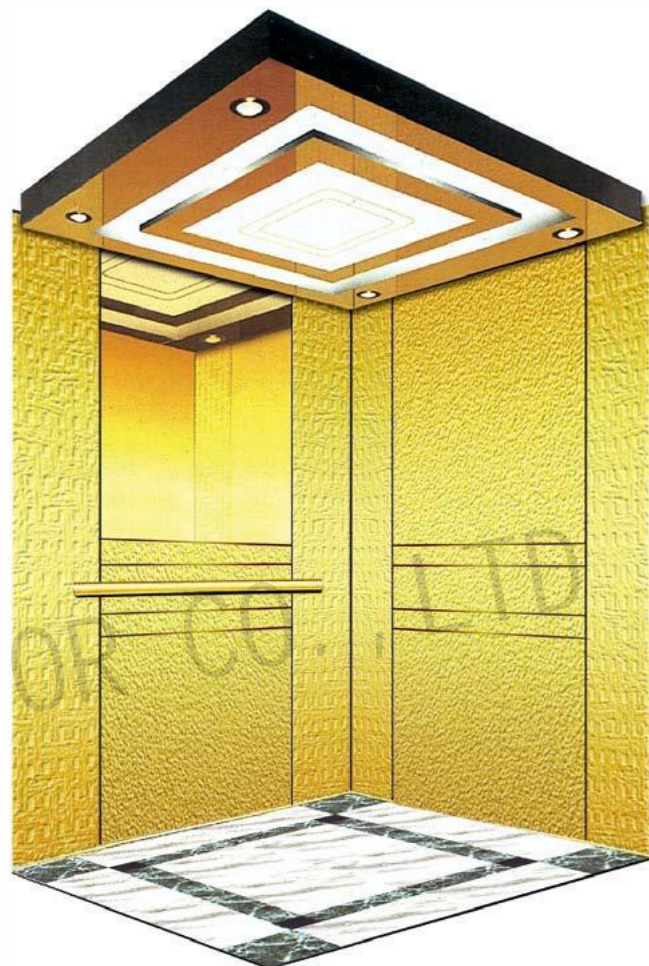

CMCP-121

OPTIONAL

Center plate: Mirror, etching, titanium.

Auxiliary board: Hairline, etching, titanium.

Note: This pattern can also be processed into this color , concave gold, rose gold, champagne gold and black titanium.

CMCP-122

OPTIONAL

Back wall: Mirror, etching, titanium.

Side wall: Hairline, etching, titanium.

Note: This pattern can also be processed into this color , concave gold, rose gold, champagne gold and black titanium.

CMCP-123

OPTIONAL

Center plate: Mirror, etching, titanium.

Auxiliary board: Hairline, titanium.

Note: This pattern can also be processed into this color , concave gold, rose gold, champagne gold and black titanium.

CMCP-124

OPTIONAL

Center plate: Mirror, etching, titanium.

Auxiliary board: Hairline, titanium.

Note: This pattern can also be processed into this color , concave gold, rose gold, champagne gold and black titanium.