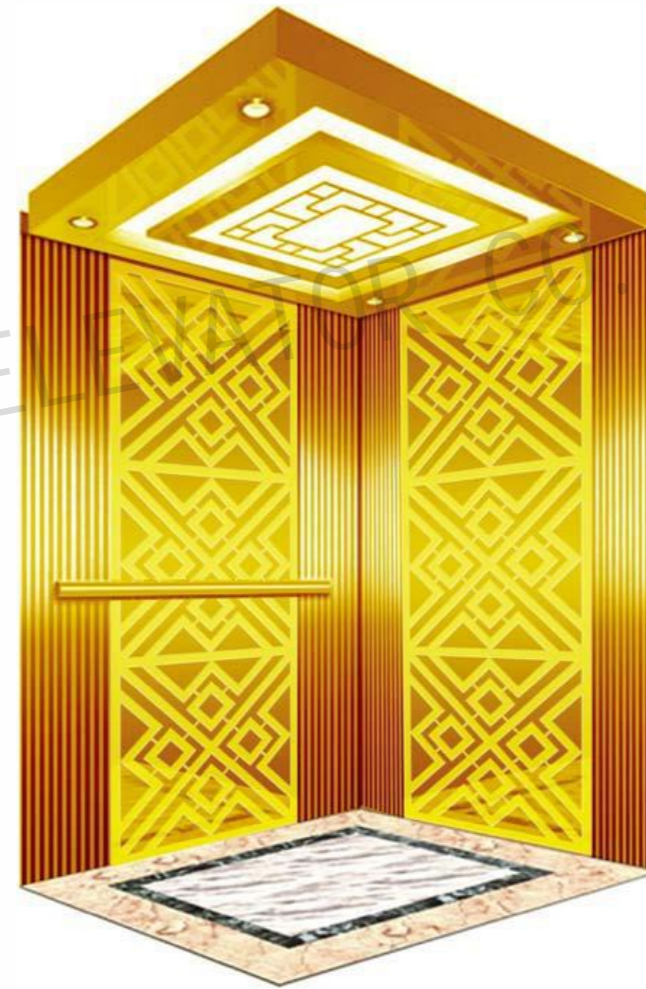

CMCP-093

OPTIONAL

Center plate: Mirror, etching.

Auxiliary board: Mirror.

Note: This pattern can also be processed into titanium, rose gold, concave gold, champagne gold, and black titanium.

CMCP-094

OPTIONAL

Back wall: Mirror, etching,titanium.

Side wall: Mirror, etching,titanium.

Note: This pattern can also be processed into this color, rose gold, concave gold, champagne gold, and black titanium.

CMCP-095

OPTIONAL

Center plate: Mirror, etching,titanium.

Auxiliary board: Mirror,etching,rose gold.

Note: This pattern can also be processed into this color, rose gold, concave gold, champagne gold, and black titanium.

CMCP-096

OPTIONAL

Back center: Mirror,chaotic lines, titanium.

Side center: Mirror,titanium.

Auxiliary board: Mirror,etching,titanium.

Note: This pattern can also be processed into primary colors, rose gold, concave gold, champagne gold, and black titanium.