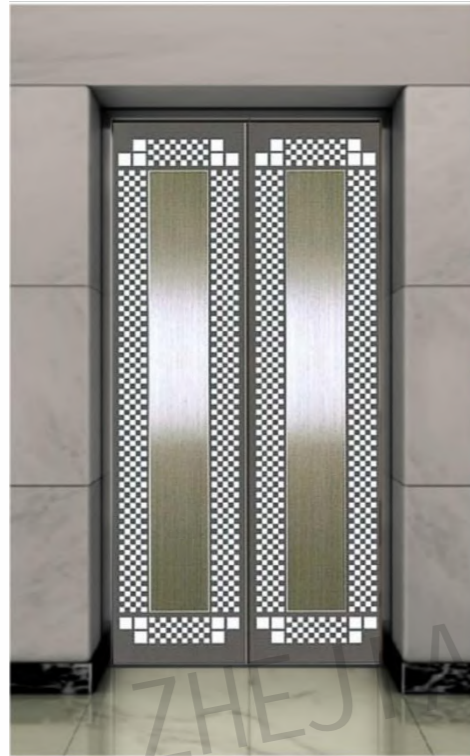

Landing door series

CMLD-049

Mirror,etching,hairline,concave gold

Optional

Titanium,champagne gold,rose gold,and black titanium.

CMLD-050

Mirror,etching,hairline

Optional