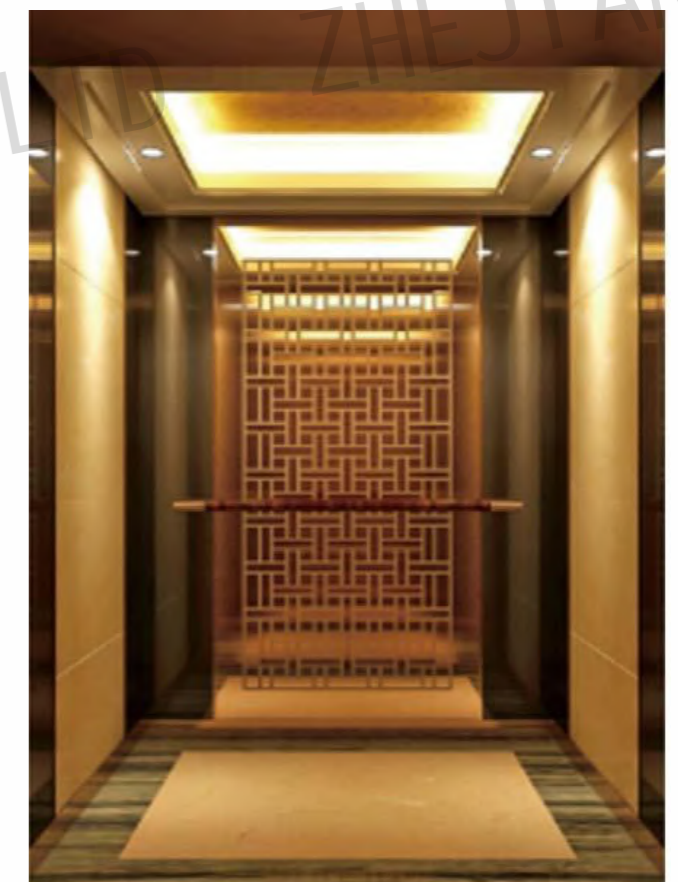

CMCP-136

OPTIONAL

Back center: Mirror, etching, rose gold.

Side center: Mirror, sandblasted, titanium.

Auxiliary board: Mirror, black titanium.

Note: This pattern can also be processed into this color, concave gold, rose gold, champagne gold and black titanium.