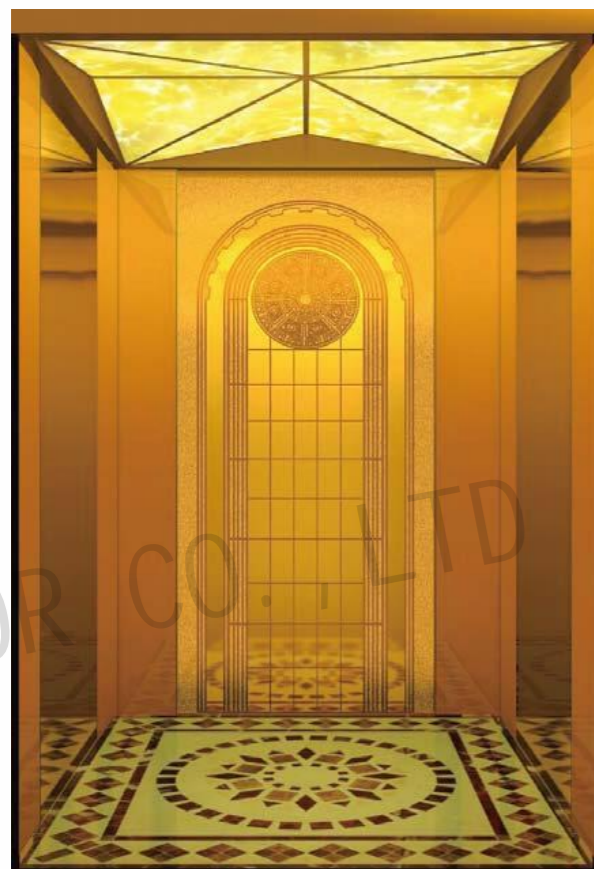

CMCP-141

OPTIONAL

Center plate: Mirror, etching, rose golds.

Auxiliary board: Mirror, rose gold.

Note: This pattern can also be processed into this color , concave gold, rose gold, champagne gold and black titanium.

CMCP-143

OPTIONAL

Center plate: Mirror, titanium.

Auxiliary board: Mirror, etching, titanium.

Note: This pattern can also be processed into this color , concave gold, rose gold, champagne gold and black titanium.

CMCP-142

OPTIONAL

Back center: Mirror, etching, titanium.

Back auxiliary: Sandblasted, titanium.

Side center: Mirror, titanium.

Side auxiliary: Sandblasted, titanium.

Note: This pattern can also be processed into this color , concave gold, rose gold, champagne gold and black titanium.

CMCP-144

OPTIONAL

Center plate: Mirror, etching, titanium.

Auxiliary board: Hairline, titanium.

Note: This pattern can also be processed into this color , concave gold, rose gold, champagne gold and black titanium.