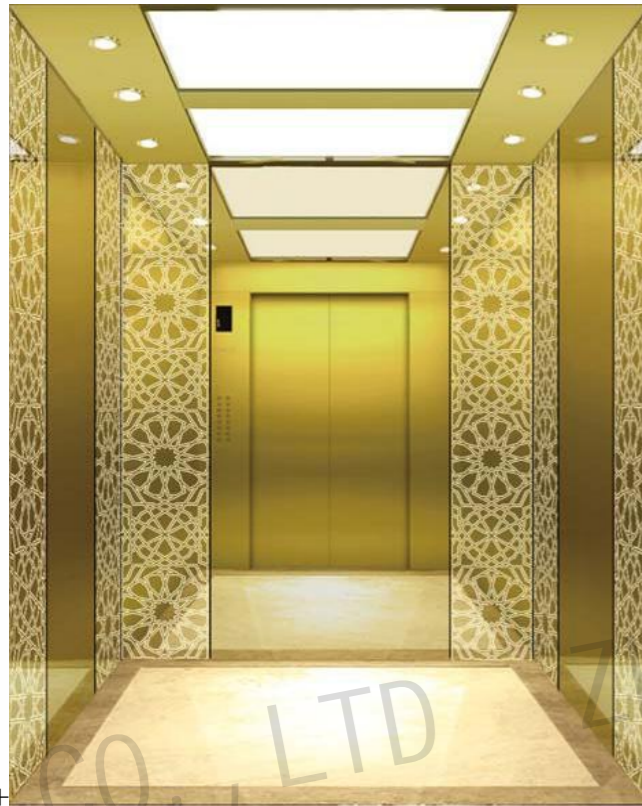

CMCP-128

OPTIONAL

Center plate: Mirror,etching,titanium.

Auxiliary board: Mirror,etching,titanium.

Note: This pattern can also be processed into this color , concave gold, rose gold, champagne gold and black titanium.