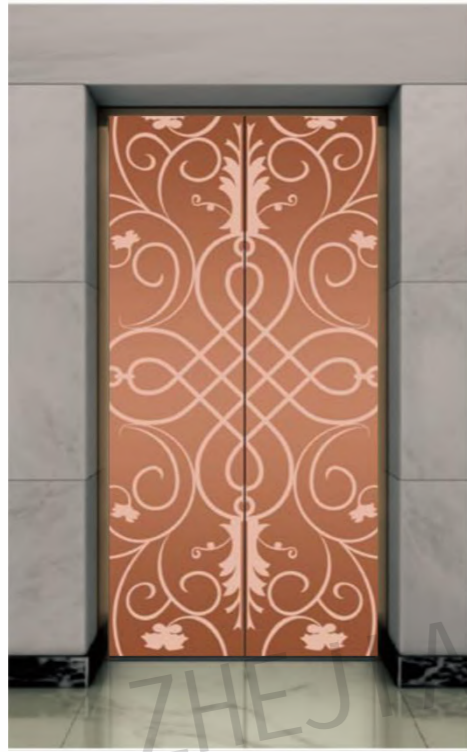

Champagne gold, concave gold, titanium, and black titanium.

Landing door series

CMLD-241

Mirror, etching, rose gold

Optional

Champagne gold, concave gold, titanium, and black titanium.

CMLD-242

Mirror, etching, rose gold