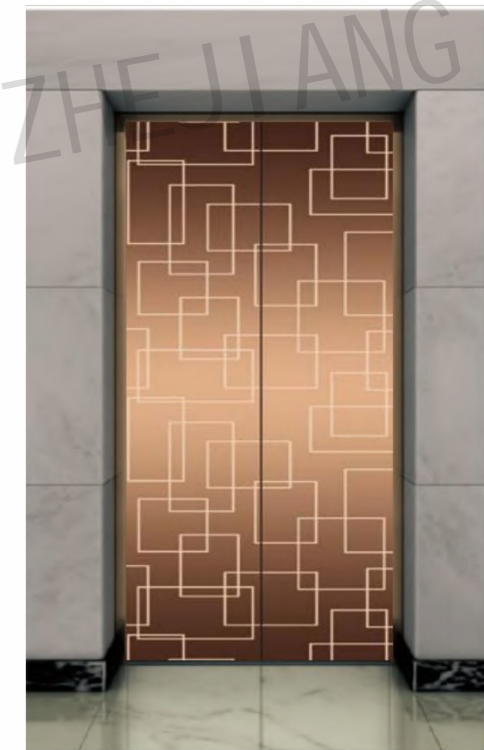

CMLD-240

Mirror, etching, rose gold

Optional

Champagne gold, concave gold, titanium, and black titanium.