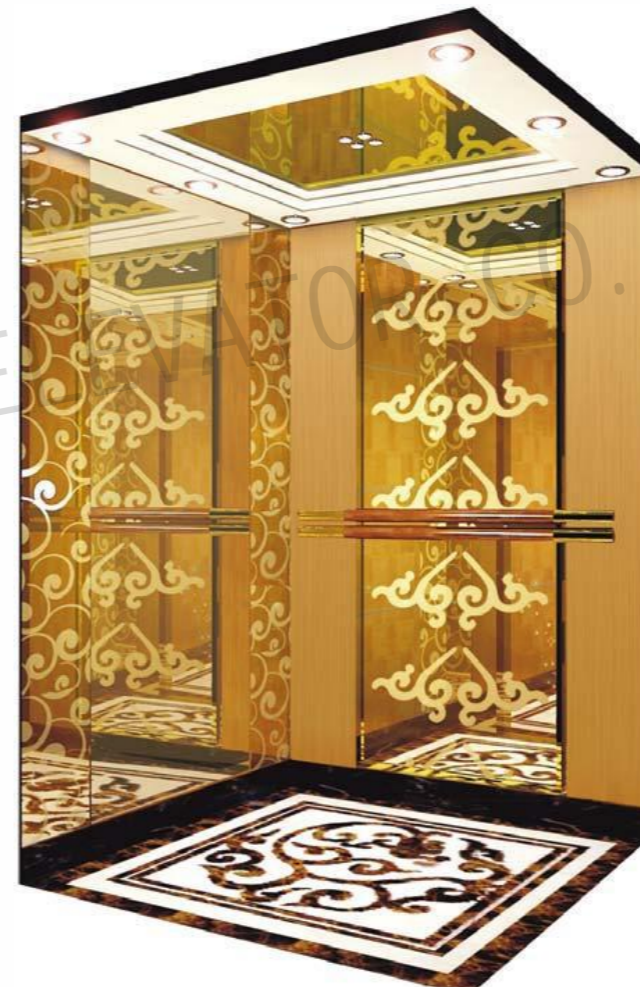

CMCP-047

Back middle: Mirror, etching, titanium.

Side center: Mirror, titanium.

Subsequent: Hairline, titanium.

Side accessory: Mirror, etching, titanium.

Note: This pattern can also be processed into primary colors, concave gold, rose gold, champagne gold, and black titanium.