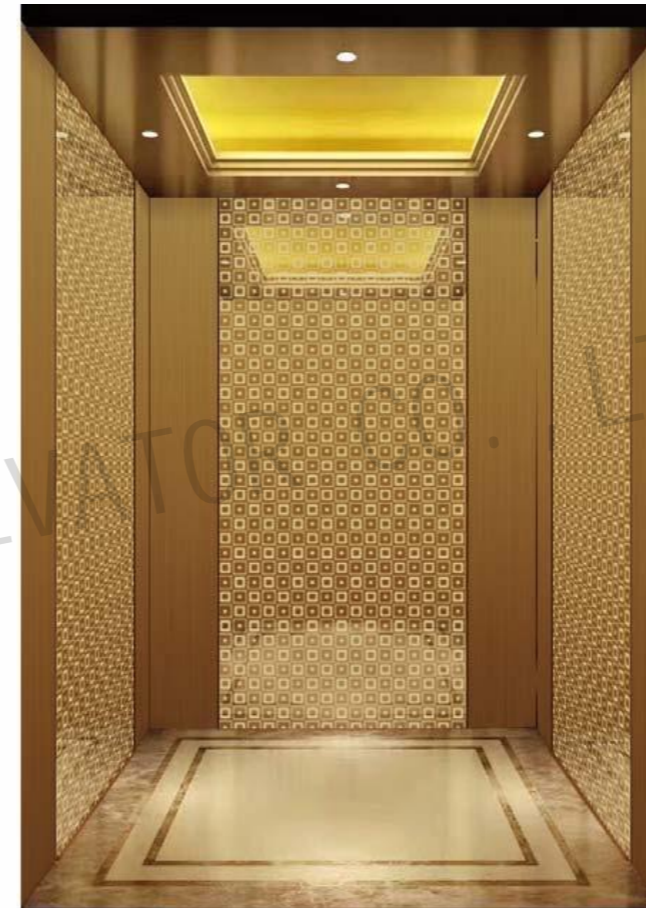

CMCP-189

OPTIONAL

Center plate: Mirror,etching,titanium.

Auxiliary board: Hairline,titanium.

Note: This pattern can also be processed into titanium gold, concave gold, rose gold, champagne gold, black titanium..