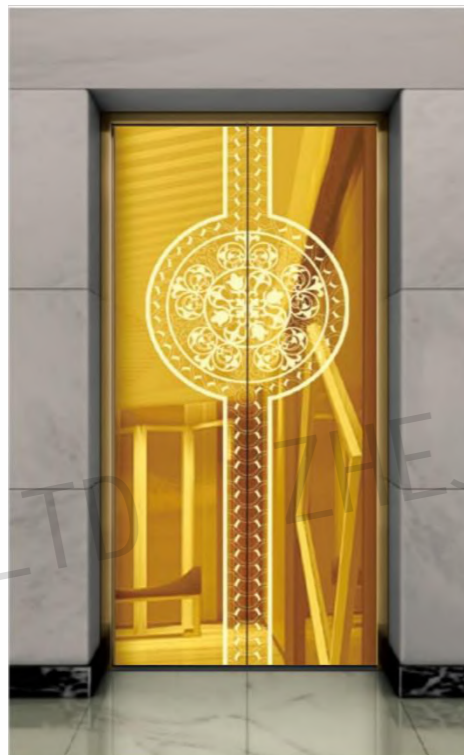

Champagne gold, concave gold, rose gold, and black titanium.

CMLD-172

Mirror, etching, hairline, titanium

Optional

Champagne gold, concave gold, rose gold, and black titanium.

CMLD-173

Mirror, etching, titanium