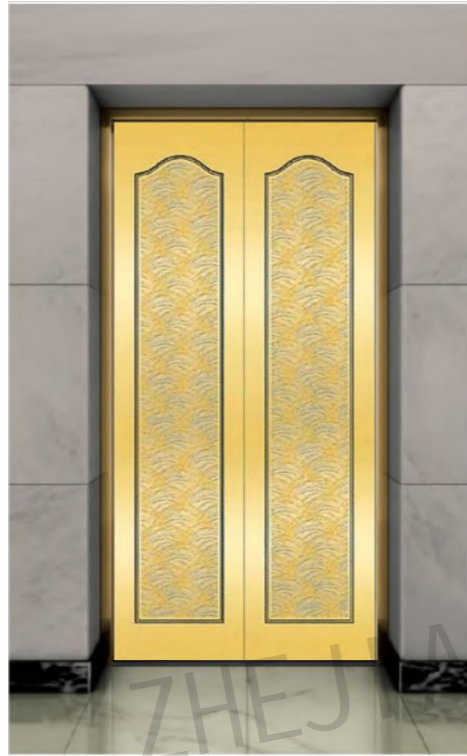

CMLD-194

Mirror, etching, hairline, titanium

Optional

Champagne gold, concave gold, rose gold, and black titanium.