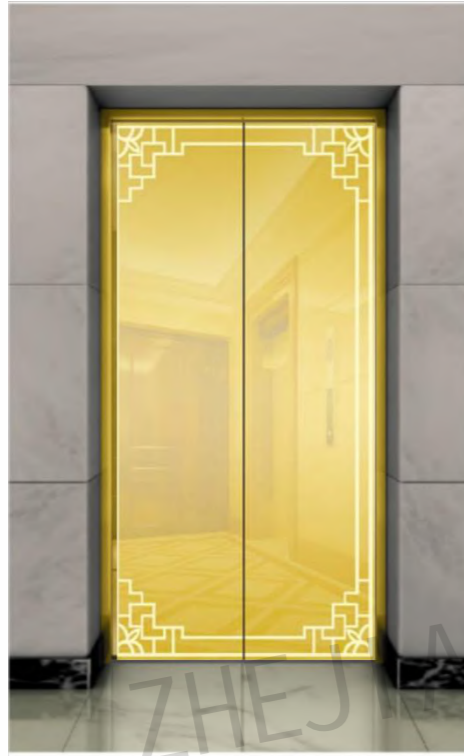

Optional

Champagne gold, concave gold, rose gold, and black titanium.

Landing door series

CMLD-181

Mirror, etching, titanium

Optional

Champagne gold, concave gold, rose gold, and black titanium.

CMLD-182