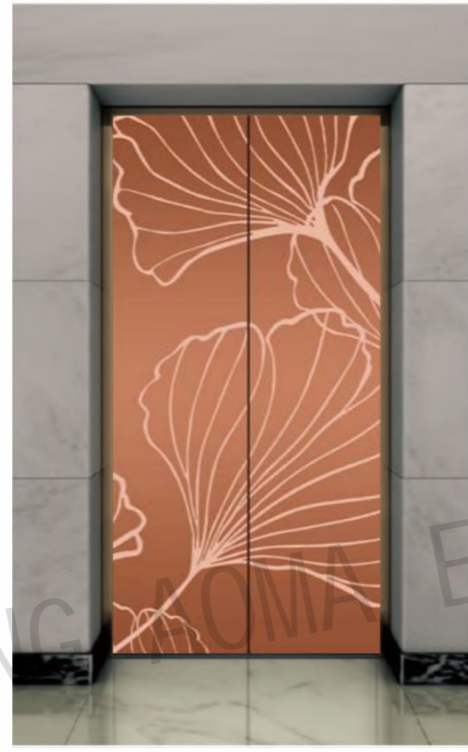

CMLD-246

Mirror, etching, rose gold

Optional

Champagne gold, concave gold, titanium, and black titanium.