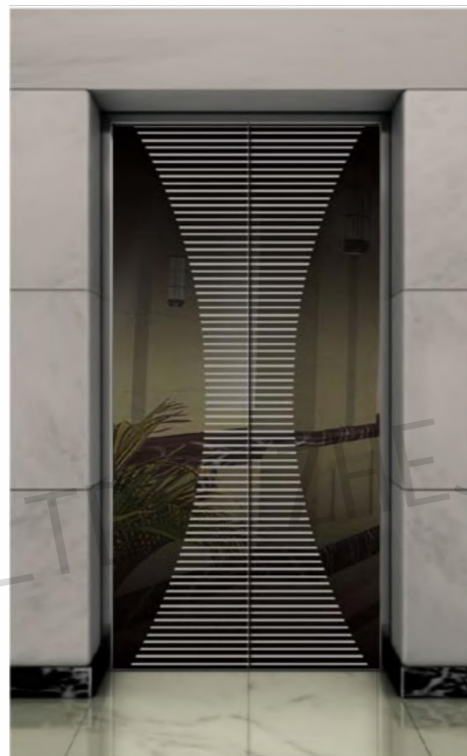

CMLD-065

Mirror, etching, black titanium
Optional
Titanium, champagne gold, concave gold and rose gold.