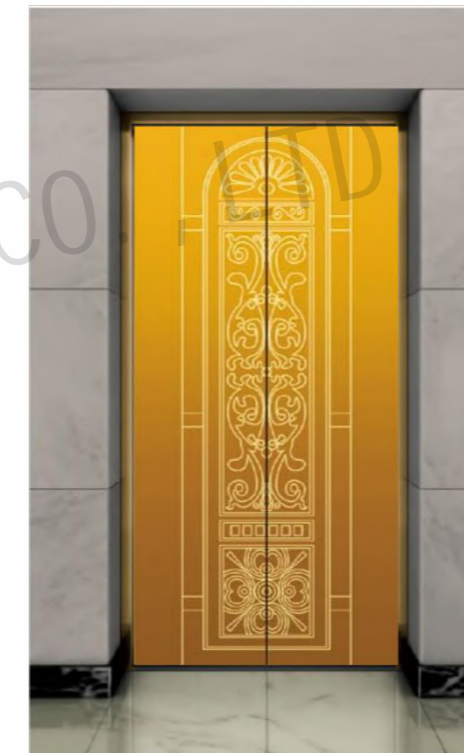

CMLD-215

Mirror, etching, titanium

Optional

Champagne gold, concave gold, rose gold, and black titanium.