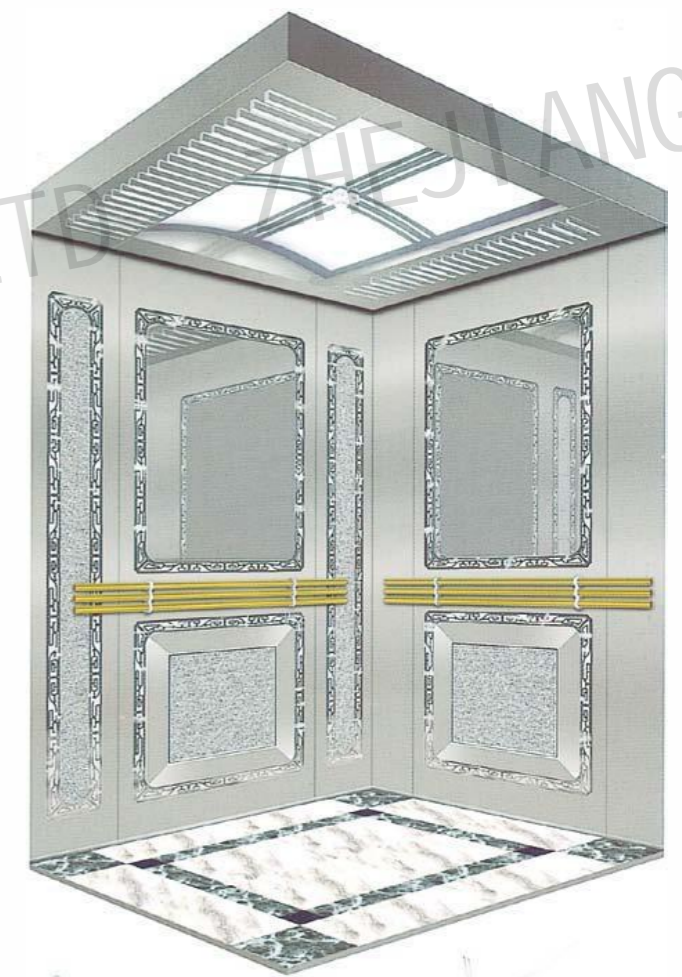

CMCP-037

OPTIONAL

Center plate: Mirror, etching, hairline.

Auxiliary board: Hairline.

Note: This pattern can also be processed into titanium gold, concave gold, rose gold, champagne gold, and black titanium.

CMCP-038

OPTIONAL

Center plate: Mirror, etching, hairline, chaotic lines, concave gold.

Auxiliary board: Chaotic lines, etching.

Note: This pattern can also be processed into primary colors, titanium gold, rose gold, champagne gold, black titanium.

CMCP-039

OPTIONAL

Center plate: Mirror, etching.

Auxiliary board: Mirror, etching.

Note: This pattern can also be processed into titanium gold, concave gold, rose gold, champagne gold, and black titanium.

CMCP-040

OPTIONAL

Center plate: Mirror, etching, hairline.

Auxiliary board: Mirror, etching.

Note: This pattern can also be processed into titanium gold, concave gold, rose gold, champagne gold, and black titanium.