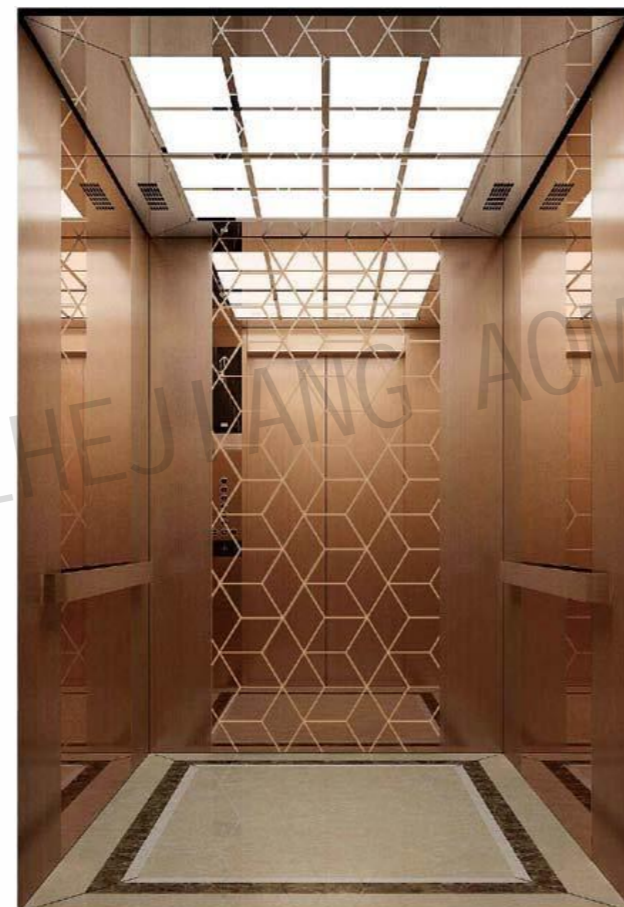

CMCP-174

OPTIONAL

Back center: Mirror,etching,rose gold.

Side center: Mirror,rose gold.

Auxiliary board: Hairline,rose gold.

Note: This pattern can also be processed into this color, titanium gold, concave gold, champagne gold, black titanium.