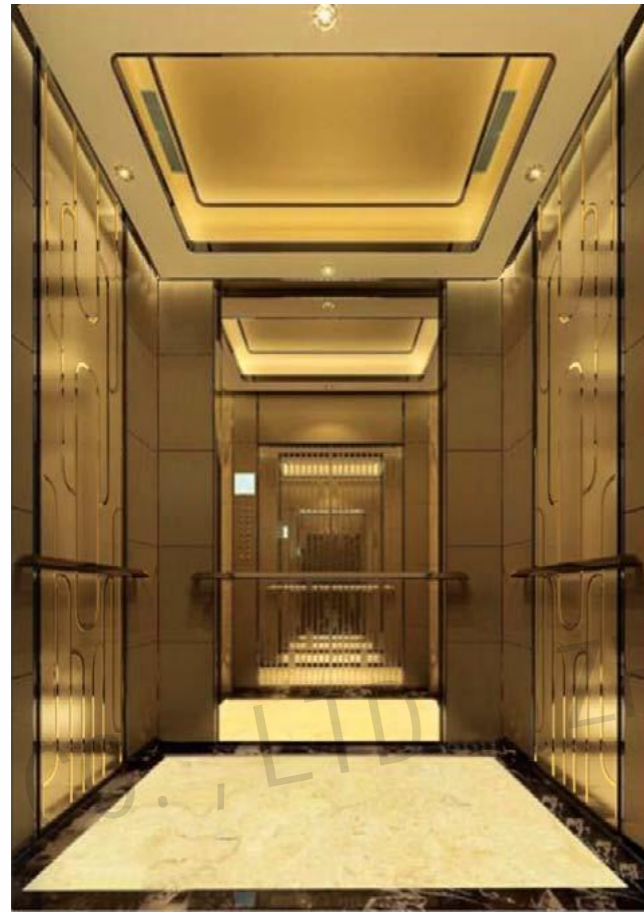

CMCP-168

OPTIONAL

Back center: Mirror,etching,rose gold.

Side center: Wood veneer.

Auxiliary board: Mirror,rose gold.

Note: This pattern can also be processed into this color, titanium gold, concave gold, champagne gold, black titanium.