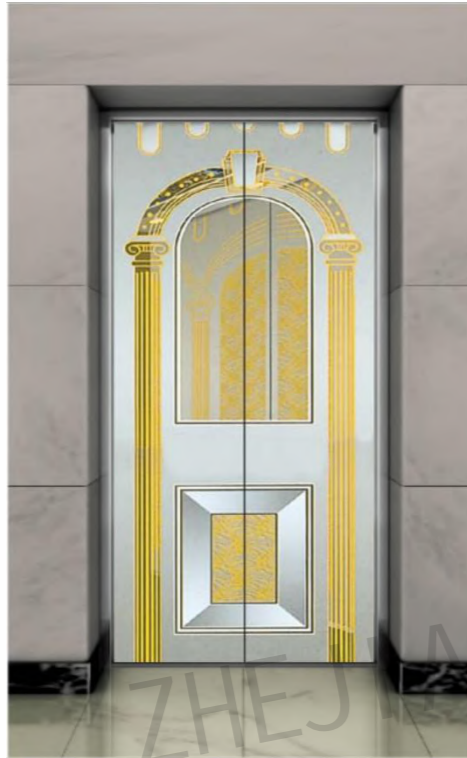

CMLD-110

Mirror,etching,hairline,concave gold
Optional
Titanium,champagne gold,concave gold,rose gold,and black titanium.