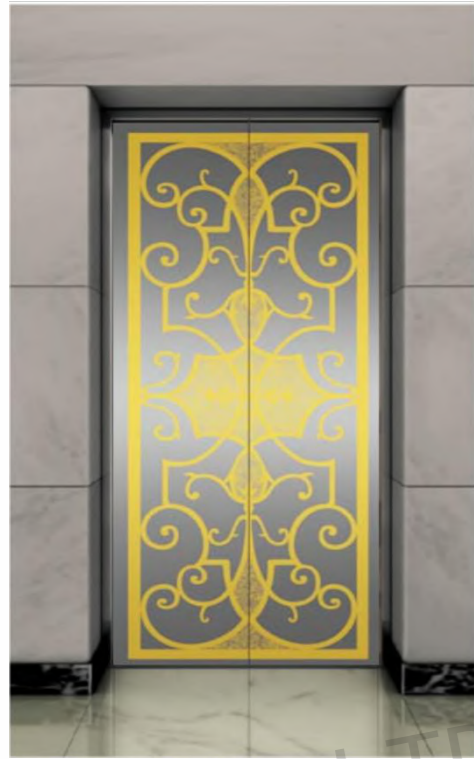

Optional

Titanium,champagne gold,concave gold,rose gold,and black titanium.

Landing door series

CMLD-061

Mirror, etching, concave gold
Optional
 Titanium, champagne gold, rose gold, and black titanium.

CMLD-062