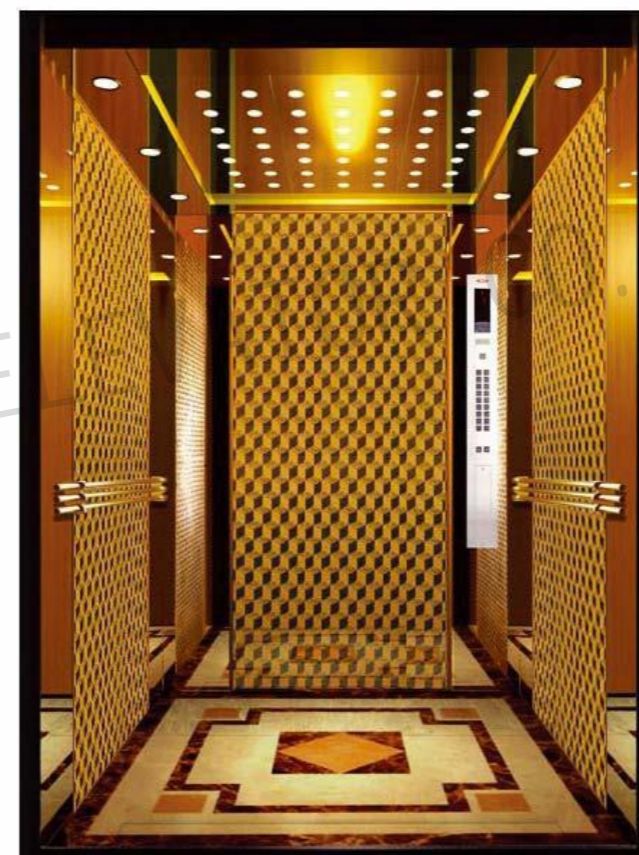

CMCP-057

OPTIONAL

Center plate: Mirror, etching, titanium.

Auxiliary board: Mirror, etching, titanium.

Note: This pattern can also be processed into primary colors, concave gold, rose gold, champagne gold, and black titanium.