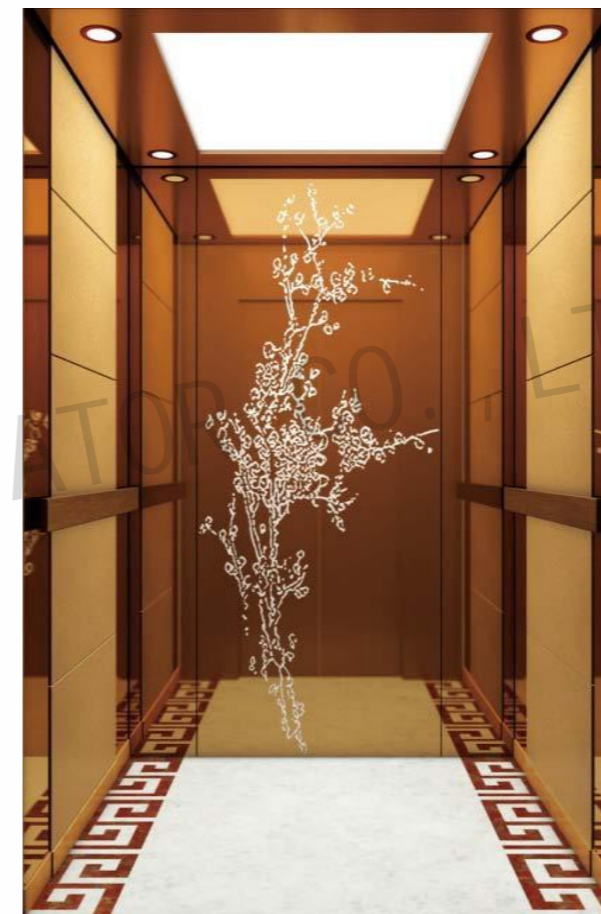

CMCP-149

OPTIONAL

Center plate: Mirror,rose gold.

Auxiliary board: Mirror,etching,rose gold.

Note: This pattern can also be processed into this color , concave gold, titanium gold, champagne gold and black titanium.

CMCP-151

OPTIONAL

Back center: Mirror,etching, rose gold.

Side center: Mirror,sandblasted, titanium.

Auxiliary board: Mirror,rose gold.

Note: This pattern can also be processed into titanium gold, concave gold, titanium gold, champagne gold, and black titanium.