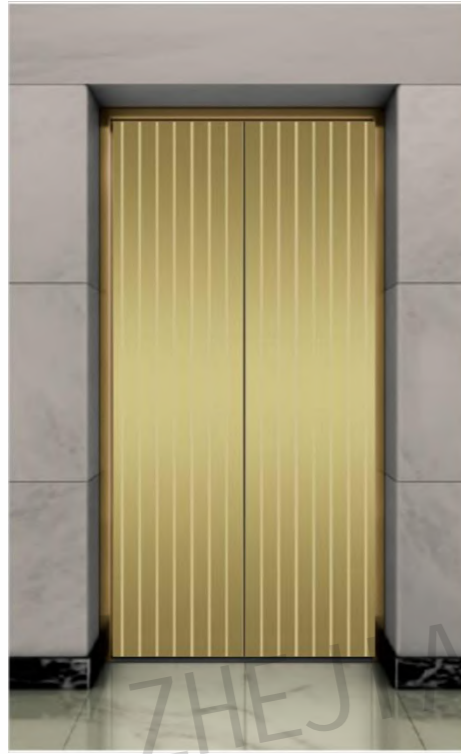

CMLD-218

Mirror, etching, champagne gold

Optional

Titanium, concave gold, rose gold, and black titanium.