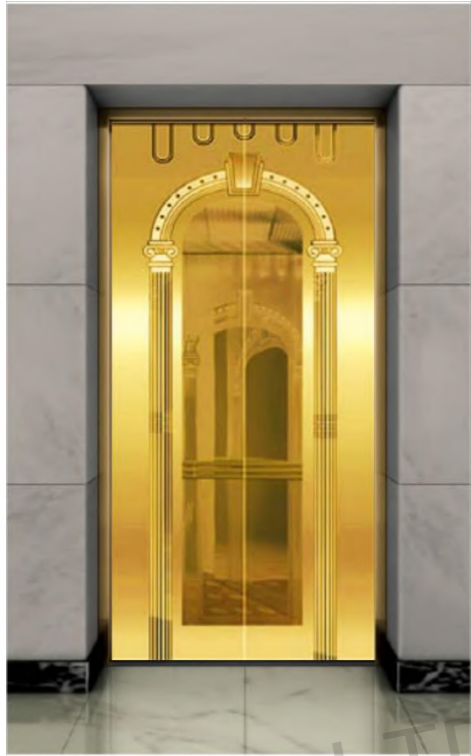

CMLD-132

Mirror, etching

Optional

Titanium, champagne gold, concave gold, rose gold, and black titanium.

Landing door series

CMLD-133

Mirror, etching, titanium, hairline

Optional