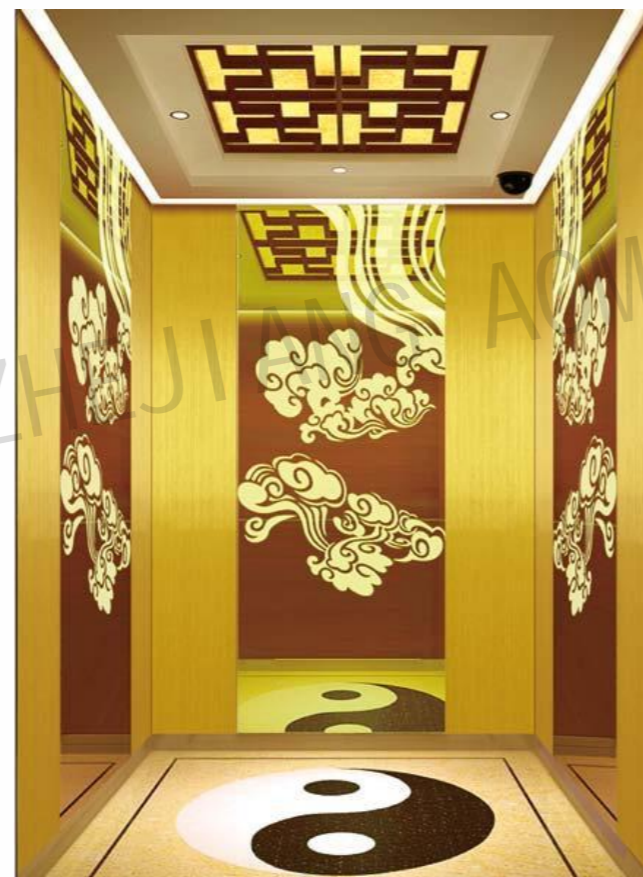

CMCP-134

OPTIONAL

Center plate: Mirror, etching, titanium.

Auxiliary board: Hairline, titanium.

Note: This pattern can also be processed into this color, concave gold, rose gold, champagne gold and black titanium.