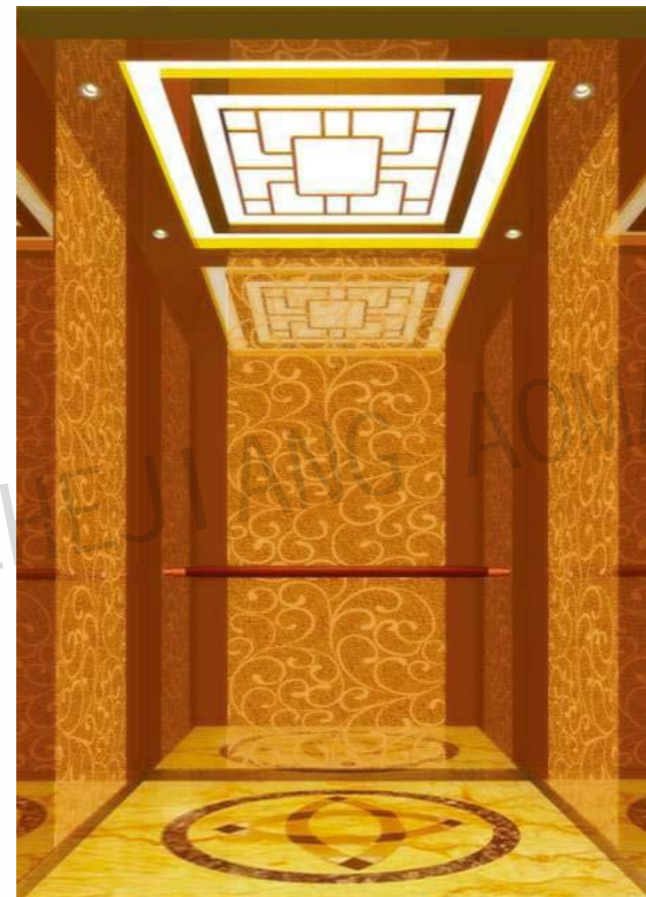

CMCP-065

OPTIONAL

Back middle: Mirror, etching,titanium.

Side center: Mirror, sandblasted,titanium.

Auxiliary board: Hairline,titanium.

Note: This pattern can also be processed into primary colors, rose gold, concave gold, champagne gold, and black titanium.

CMCP-066

OPTIONAL

Center plate: Mirror, etching,titanium.

Auxiliary board: Mirror,titanium.

Note: This pattern can also be processed into primary colors, rose gold, concave gold, champagne gold, and black titanium.

CMCP-067

OPTIONAL

Back wall: Mirror, chaotic lines,titanium.

Side center: Mirror,titanium.

Side auxiliary: Chaotic lines,titanium.

Note: This pattern can also be processed into primary colors, rose gold, concave gold, champagne gold, and black titanium.

CMCP-068

OPTIONAL

Center plate: Mirror, etching,chaotic lines,titanium.

Auxiliary board: Mirror,titanium.

Note: This pattern can also be processed into primary colors, rose gold, concave gold, champagne gold, and black titanium.