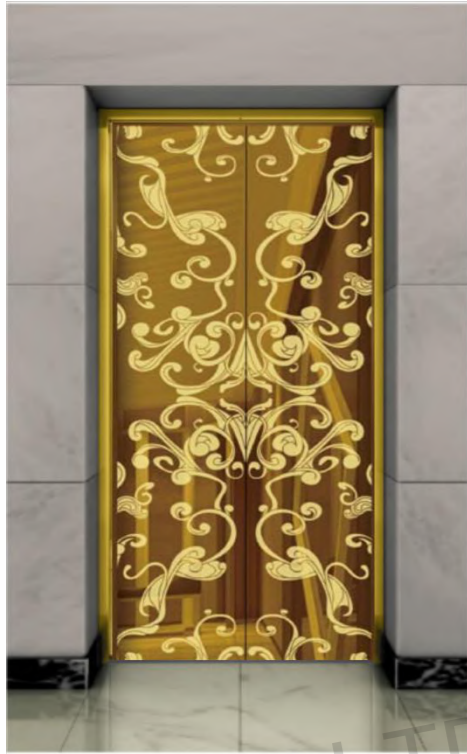

Optional

Champagne gold, concave gold, rose gold, and black titanium.

CMLD-144

Mirror, etching, titanium

Optional

Champagne gold, concave gold, rose gold, and black titanium.

Landing door series

CMLD-145