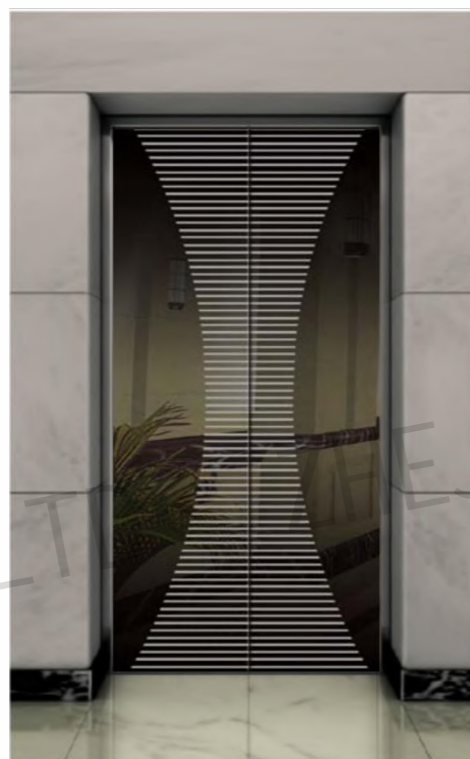

CMLD-065

Mirror, etching, black titanium
Optional
Titanium, champagne gold, concave gold and rose gold.