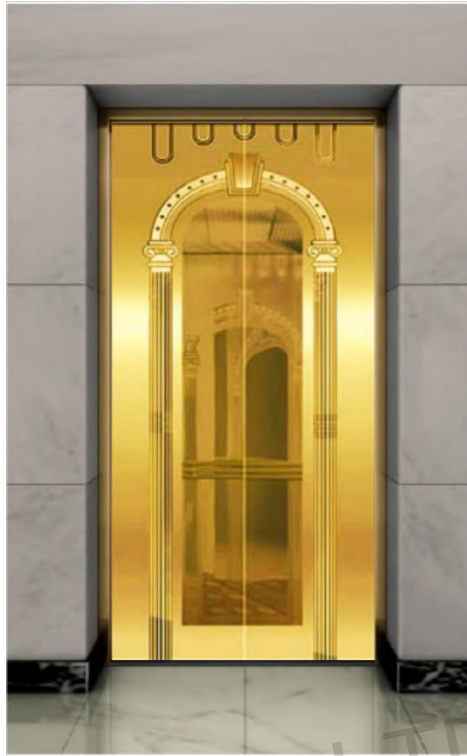

CMLD-132

Mirror, etching

Optional

Titanium, champagne gold, concave gold, rose gold, and black titanium.

Landing door series

CMLD-133

Mirror, etching, titanium, hairline

Optional