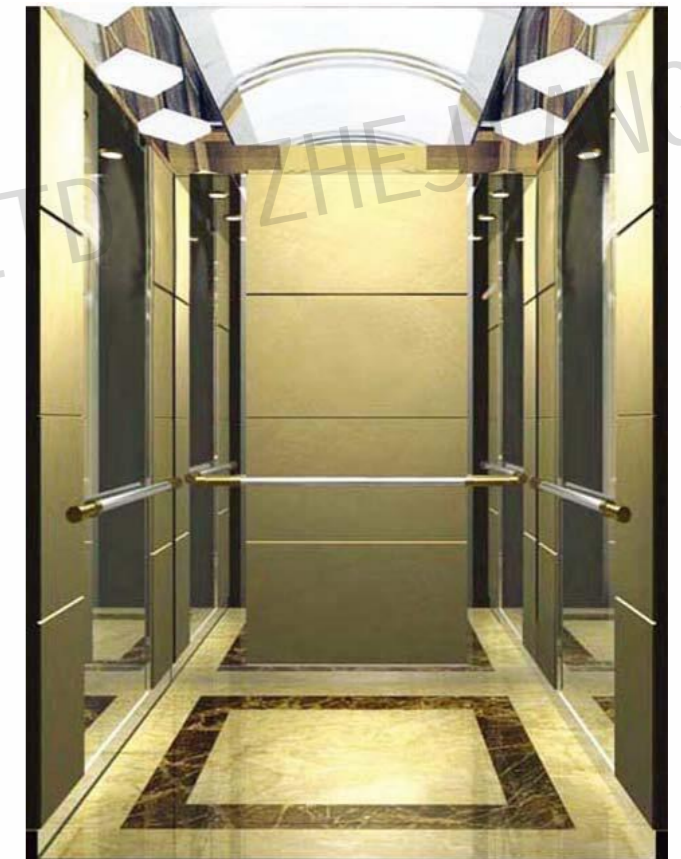

CMCP-056

OPTIONAL

Back middle: Mirror, sandblasted, titanium.

Side center: Mirror titanium.

Subsequent: Mirror titanium.

Side accessory: Mirror, sandblasted, titanium.

Note: This pattern can also be processed into primary colors, rose gold, concave gold, champagne gold, black titanium.