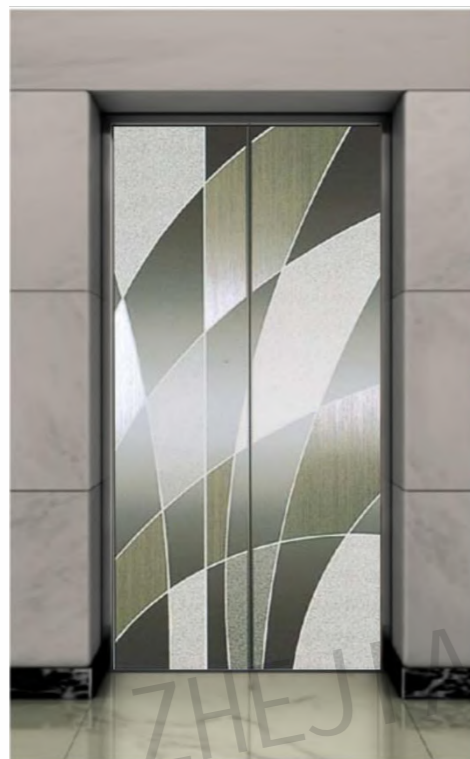

CMLD-036

Mirror, etching, hairline

Optional

Titanium, champagne gold, concave gold, rose gold, and black titanium.

Landing door series

CMLD-037

Mirror,etching,hairline

Optional
Titanium,champagne gold,concave gold,rose gold,and black titanium.