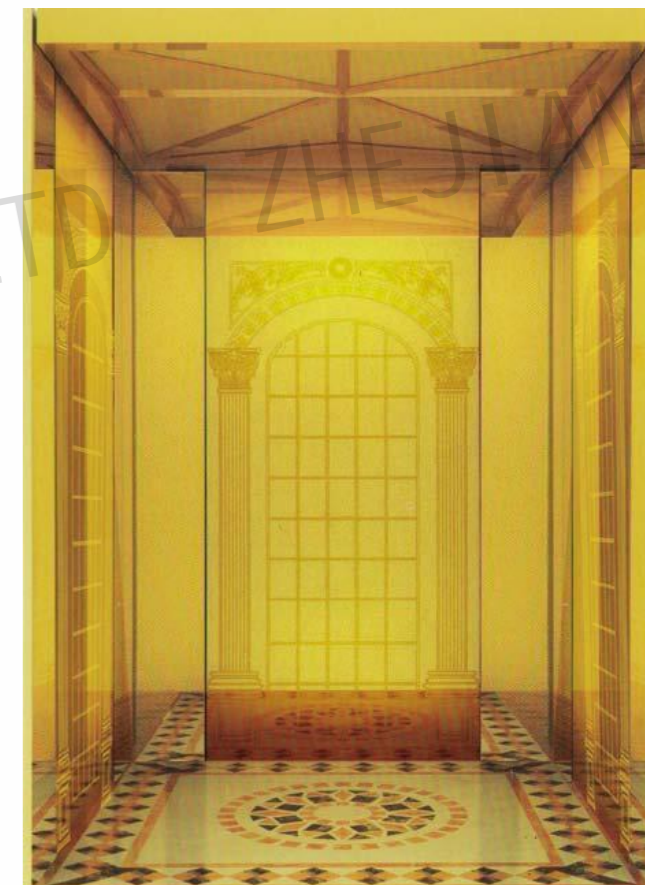

CMCP-065

OPTIONAL

Back middle: Mirror, etching,titanium.

Side center: Mirror, sandblasted,titanium.

Auxiliary board: Hairline,titanium.

Note: This pattern can also be processed into primary colors, rose gold, concave gold, champagne gold, and black titanium.

CMCP-066

OPTIONAL

Center plate: Mirror, etching,titanium.

Auxiliary board: Mirror,titanium.

Note: This pattern can also be processed into primary colors, rose gold, concave gold, champagne gold, and black titanium.

CMCP-067

OPTIONAL

Back wall: Mirror, chaotic lines,titanium.

Side center: Mirror,titanium.

Side auxiliary: Chaotic lines,titanium.

Note: This pattern can also be processed into primary colors, rose gold, concave gold, champagne gold, and black titanium.

CMCP-068

OPTIONAL

Center plate: Mirror, etching,chaotic lines,titanium.

Auxiliary board: Mirror,titanium.

Note: This pattern can also be processed into primary colors, rose gold, concave gold, champagne gold, and black titanium.