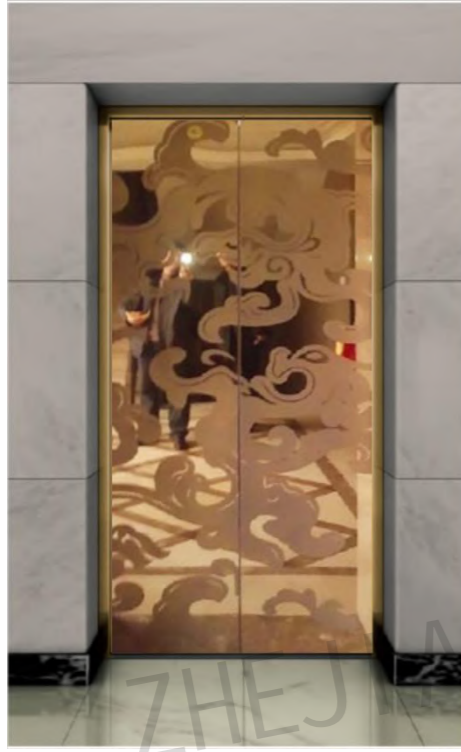

Champagne gold, concave gold, titanium, and black titanium.

Landing door series

CMLD-277

Mirror,etching,rose gold

Optional

Champagne gold,concave gold, titanium,and black titanium.

CMLD-278

Mirror,etching,rose gold