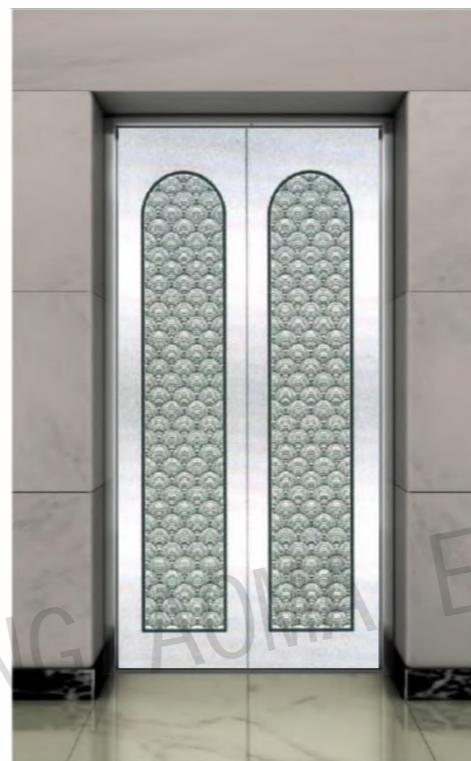

CMLD-075

Mirror, etching, hairline, chaotic lines

Optional

Titanium, champagne gold, concave gold, rose gold, and black titanium.