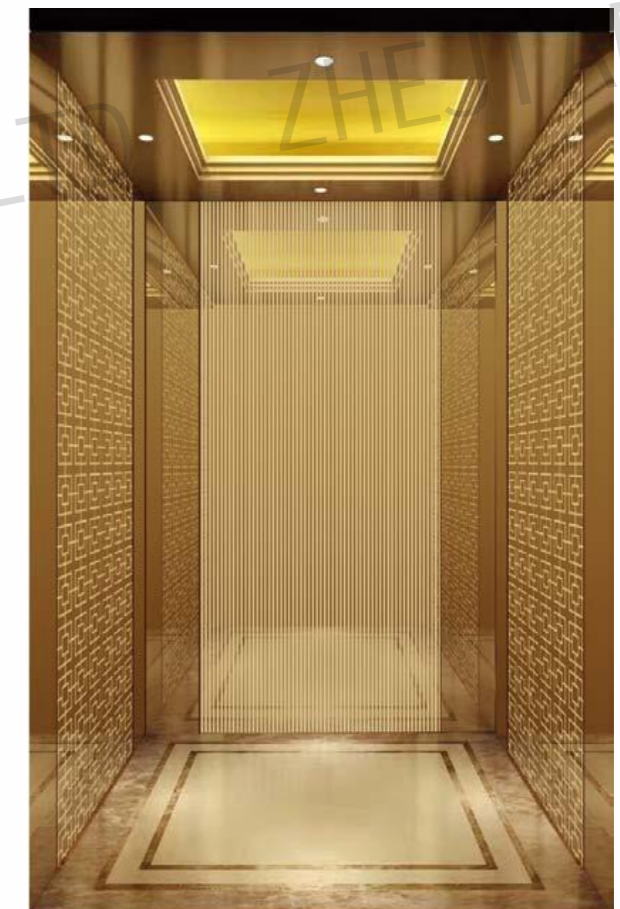

CMCP-192

OPTIONAL

Center plate: Mirror,etching,titanium.

Auxiliary board: Mirror,titanium.

Note: This pattern can also be processed into this color, concave gold, rose gold, champagne gold, and black titanium.