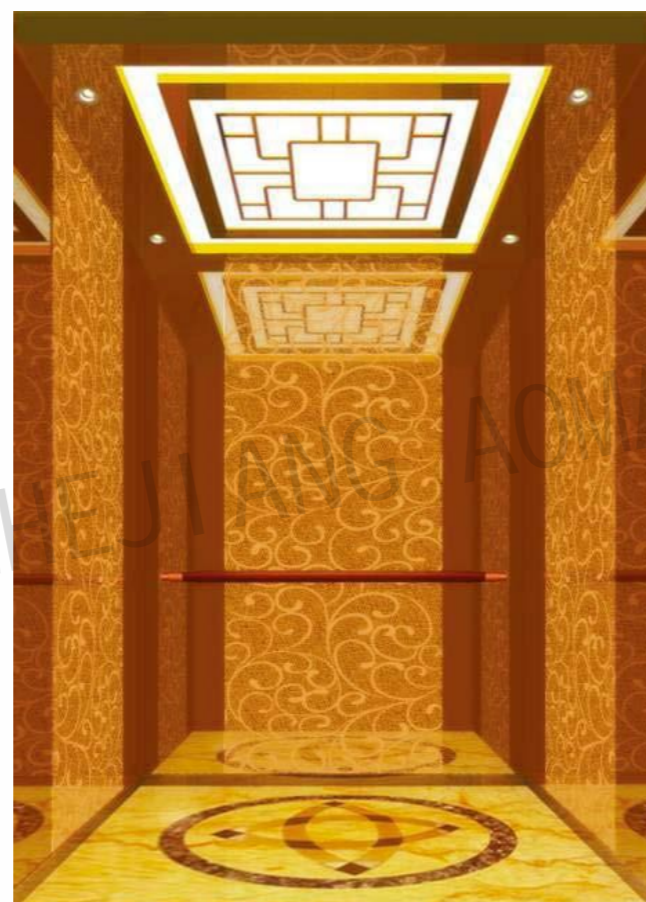

CMCP-065

OPTIONAL

Back middle: Mirror, etching,titanium.

Side center: Mirror, sandblasted,titanium.

Auxiliary board: Hairline,titanium.

Note: This pattern can also be processed into primary colors, rose gold, concave gold, champagne gold, and black titanium.

CMCP-066

OPTIONAL

Center plate: Mirror, etching,titanium.

Auxiliary board: Mirror,titanium.

Note: This pattern can also be processed into primary colors, rose gold, concave gold, champagne gold, and black titanium.

CMCP-067

OPTIONAL

Back wall: Mirror, chaotic lines,titanium.

Side center: Mirror,titanium.

Side auxiliary: Chaotic lines,titanium.

Note: This pattern can also be processed into primary colors, rose gold, concave gold, champagne gold, and black titanium.

CMCP-068

OPTIONAL

Center plate: Mirror, etching,chaotic lines,titanium.

Auxiliary board: Mirror,titanium.

Note: This pattern can also be processed into primary colors, rose gold, concave gold, champagne gold, and black titanium.