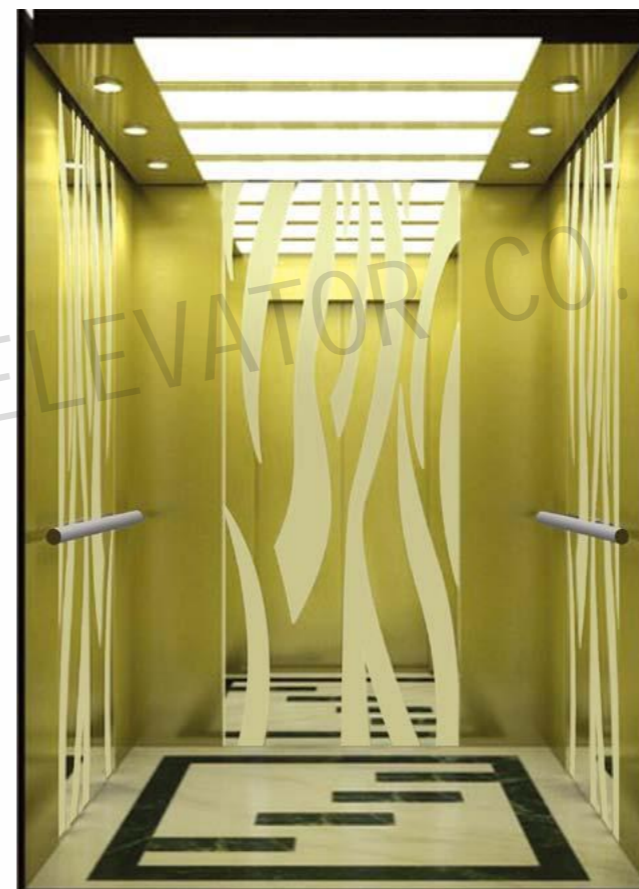

CMCP-085

OPTIONAL

It is composed of etching, hairline and mirror surface.

Note: This pattern can also be processed into titanium, rose gold, concave gold, champagne gold, and black titanium.

CMCP-086

OPTIONAL

Center plate: Mirror, etching.

Auxiliary board: Hairline.

Note: This pattern can also be processed into titanium, rose gold, concave gold, champagne gold, and black titanium.

CMCP-087

OPTIONAL

Center plate: Mirror, etching, champagne gold.

Auxiliary board: Hairline, champagne gold.

Note: This pattern can also be processed into titanium, this color, concave gold, champagne gold, and black titanium.

CMCP-088

OPTIONAL

Center plate: Mirror, sandblasted.

Auxiliary board: Mirror.

Note: This pattern can also be processed into titanium, rose gold, concave gold, champagne gold, and black titanium.