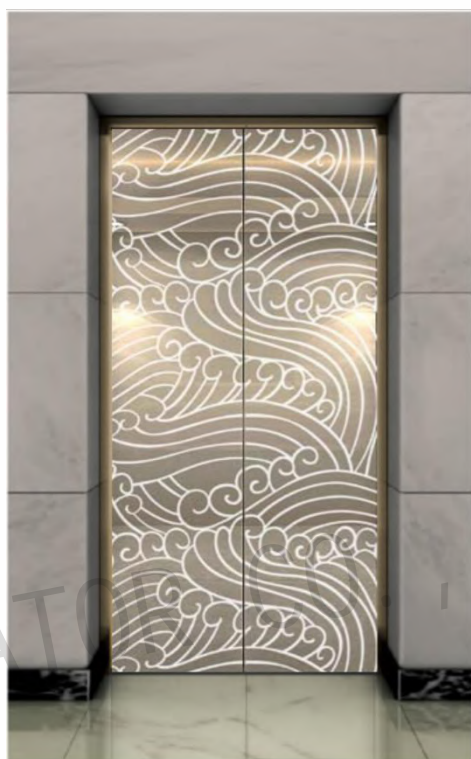

CMLD-124

Mirror, etching

Optional

Titanium, champagne gold, concave gold, rose gold, and black titanium.