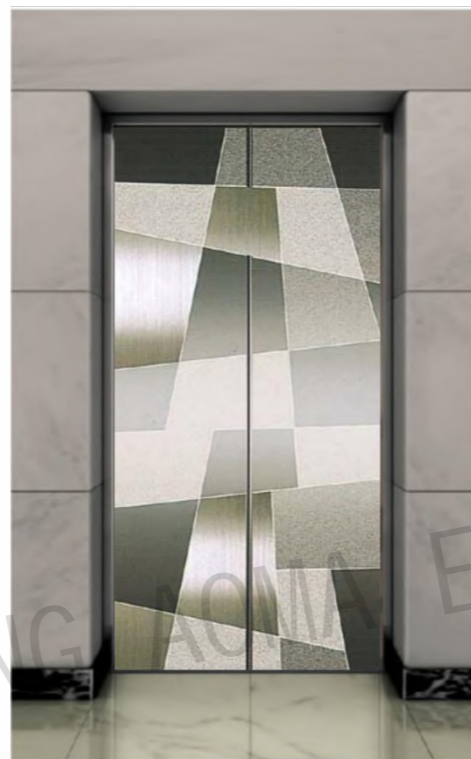

CMLD-039

Mirror,etching,hairline

Optional
Titanium,champagne gold,concave gold,rose gold,and black titanium.