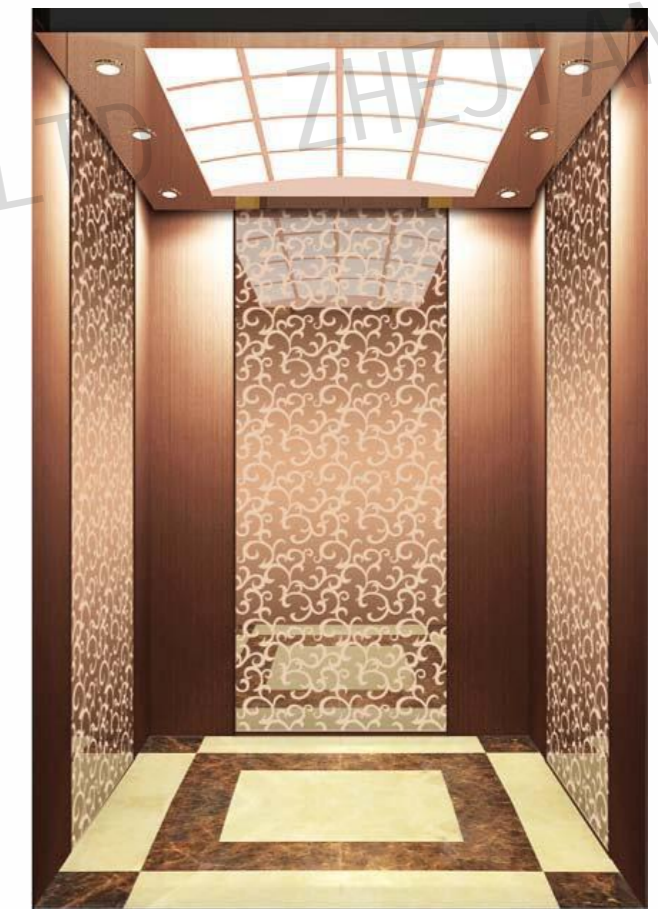

CMCP-188

OPTIONAL

Center plate: Mirror, etching, rose gold.

Auxiliary board: Hairline, rose gold.

Note: This pattern can also be processed into this color, titanium gold, concave gold, champagne gold, black titanium.