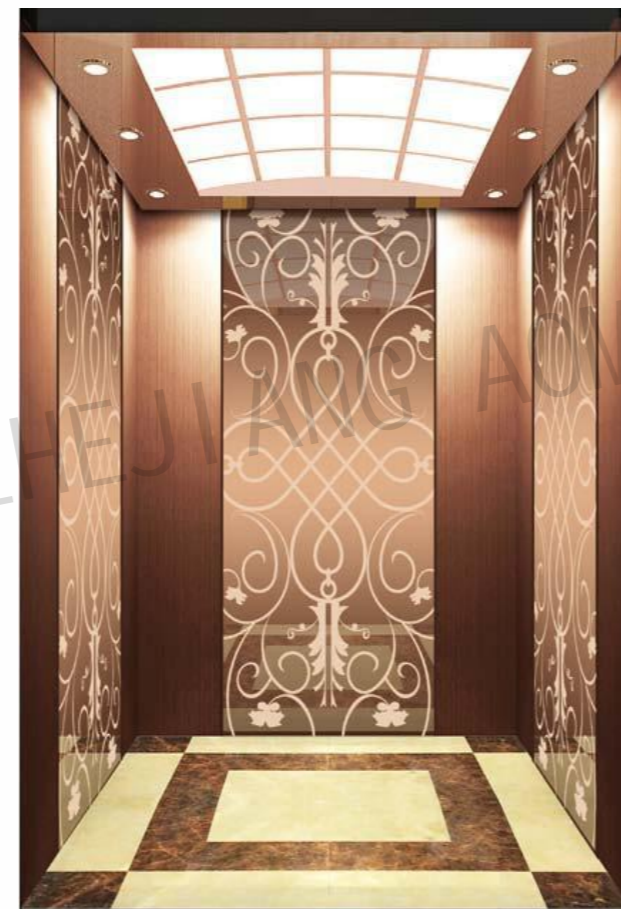

CMCP-194

OPTIONAL

Center plate: Mirror, etching, rose gold.

Auxiliary board: Hairline, rose gold.

Note: This pattern can also be processed into this color, titanium gold, concave gold, champagne gold, black titanium..