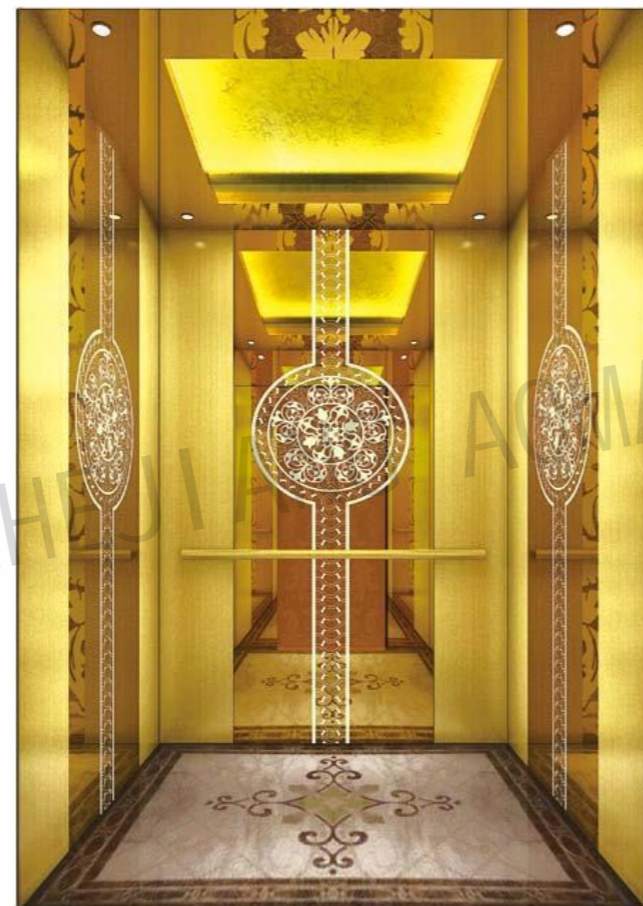

CMCP-077

OPTIONAL

Center plate: Mirror, etching, titanium.

Auxiliary board: Hairline, etching, titanium.

Note: This pattern can also be processed into primary colors, rose gold, concave gold, champagne gold, and black titanium.

CMCP-078

OPTIONAL

Center plate: Mirror, etching, titanium.

Auxiliary board: Hairline, titanium.

Note: This pattern can also be processed into primary colors, rose gold, concave gold, champagne gold, and black titanium.

CMCP-079

OPTIONAL

Back center: Mirror, titanium.

Side center: Mirror, etching, titanium.

Auxiliary board: Mirror, sandblasted.

Note: This pattern can also be processed into primary colors, rose gold, concave gold, champagne gold, and black titanium.

CMCP-080

OPTIONAL

Center plate: Mirror, etching, titanium.

Auxiliary board: Hairline, titanium.

Note: This pattern can also be processed into primary colors, rose gold, concave gold, champagne gold, and black titanium.