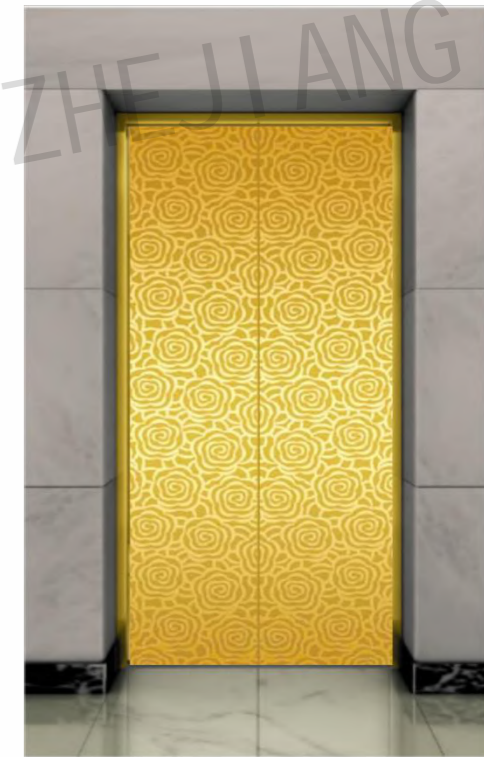

CMLD-144

Mirror, etching, titanium

Optional

Champagne gold, concave gold, rose gold, and black titanium.