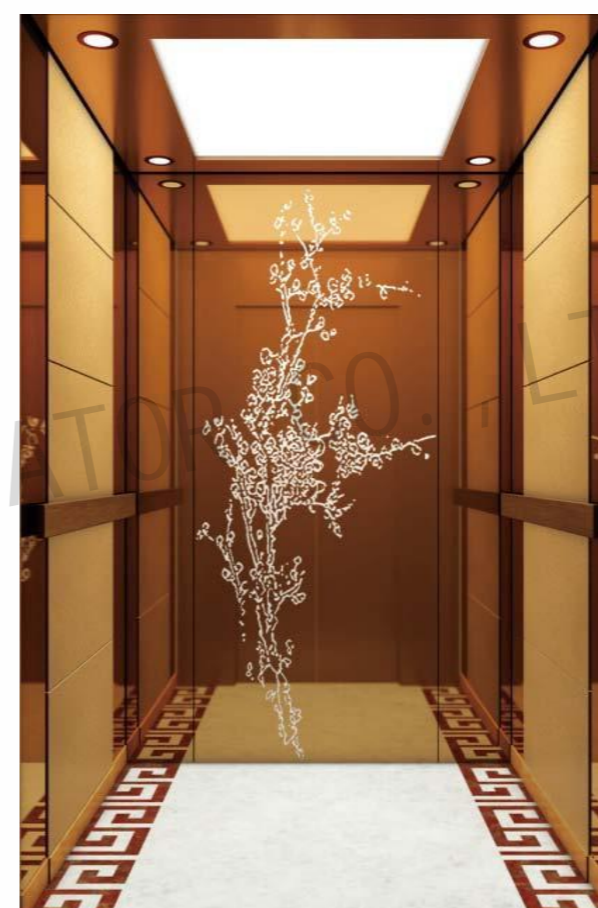

CMCP-151

OPTIONAL

Back center: Mirror,etching, rose gold.

Side center: Mirror,sandblasted, titanium.

Auxiliary board: Mirror,rose gold.

Note: This pattern can also be processed into titanium gold, concave gold, titanium gold, champagne gold, and black titanium.