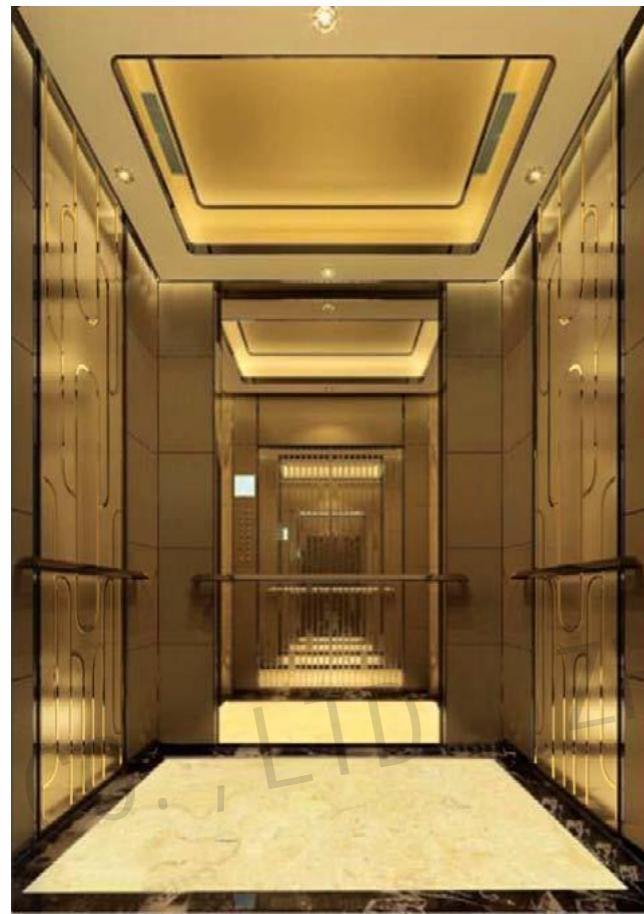

CMCP-168

OPTIONAL

Back center: Mirror,etching,rose gold.

Side center: Wood veneer.

Auxiliary board: Mirror,rose gold.

Note: This pattern can also be processed into this color, titanium gold, concave gold, champagne gold, black titanium.