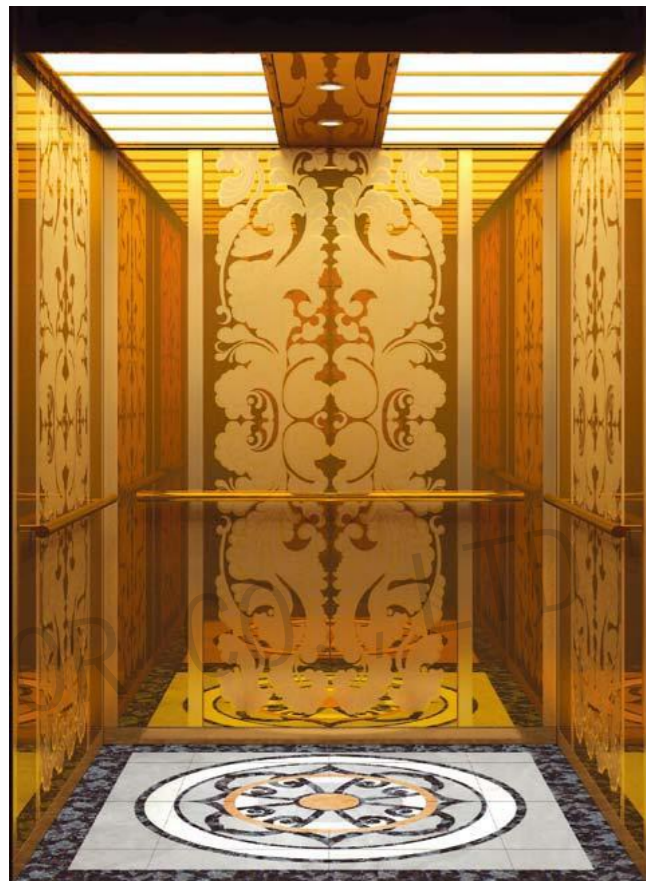

CMCP-073

OPTIONAL

Center plate: Mirror, etching, titanium.

Auxiliary board: Mirror, chaotic lines, titanium.

Note: This pattern can also be processed into primary colors, rose gold, concave gold, champagne gold, and black titanium.