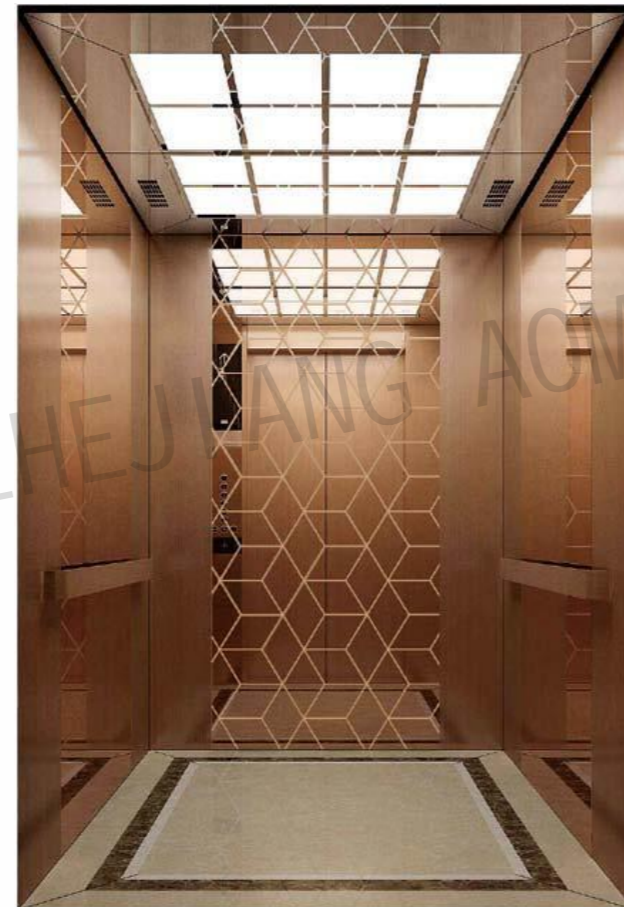

CMCP-174

OPTIONAL

Back center: Mirror,etching,rose gold.

Side center: Mirror,rose gold.

Auxiliary board: Hairline,rose gold.

Note: This pattern can also be processed into this color, titanium gold, concave gold, champagne gold, black titanium.