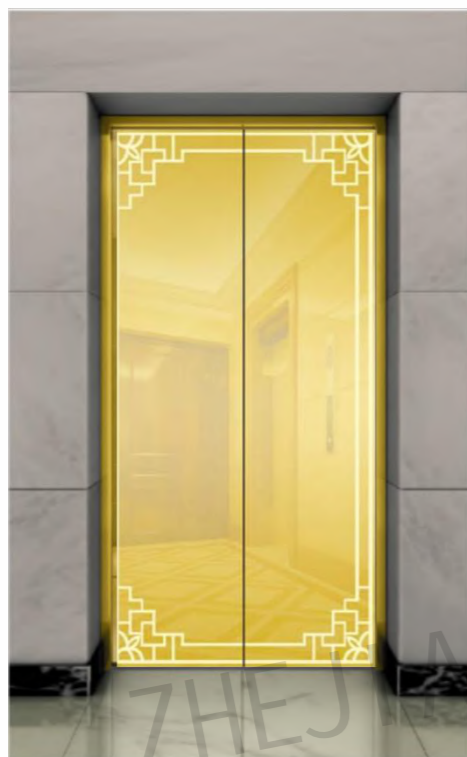

Optional

Champagne gold, concave gold, rose gold, and black titanium.

Landing door series

CMLD-181

Mirror, etching, titanium

Optional
Champagne gold, concave gold, rose gold, and black titanium.

CMLD-182

Mirror, etching, titanium