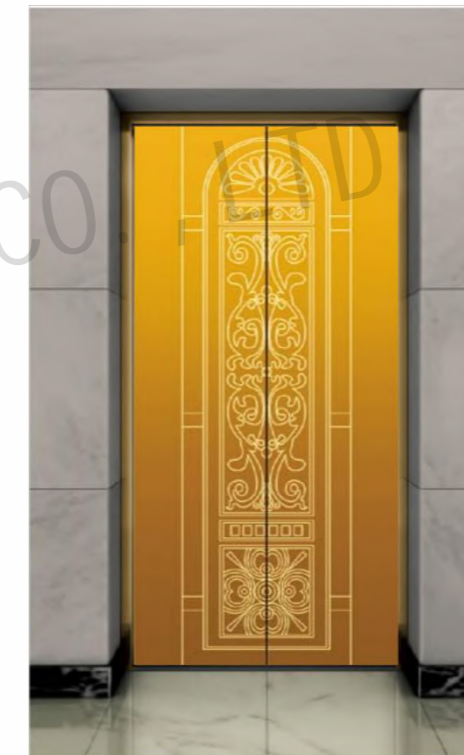

CMLD-215

Mirror, etching, titanium

Optional

Champagne gold, concave gold, rose gold, and black titanium.