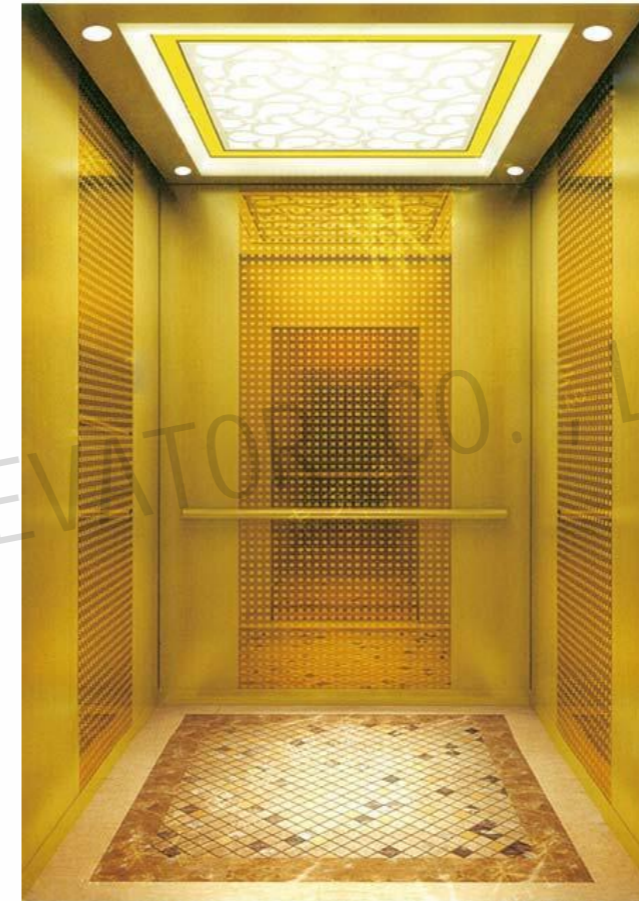

CMCP-133

OPTIONAL

Center plate: Mirror, etching, titanium.

Auxiliary board: Hairline, titanium.

Note: This pattern can also be processed into this color, concave gold, rose gold, champagne gold and black titanium.