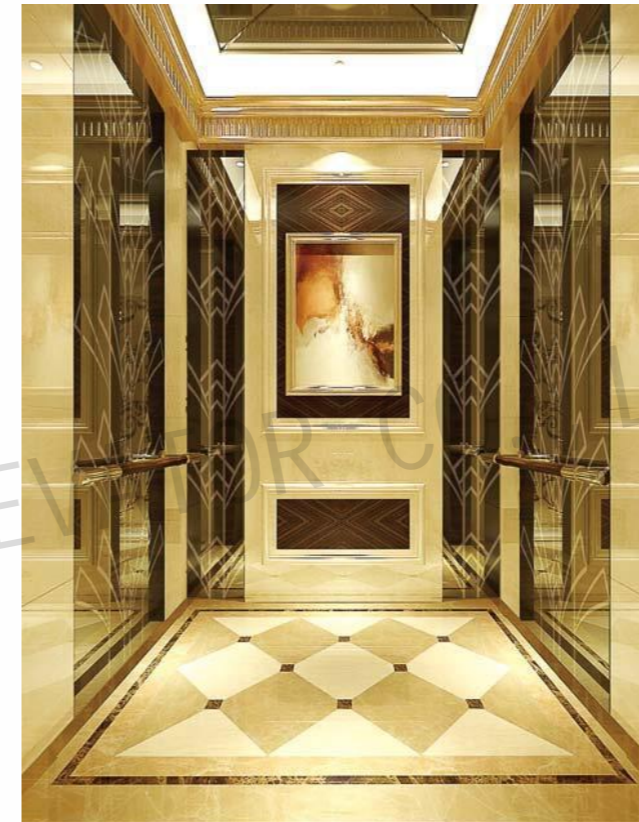

Car decoration series

CMCP-129

OPTIONAL

Center plate: Mirror,titanium.

Auxiliary board: Hairline,etching, titanium.

Note: This pattern can also be processed into this color , concave gold, rose gold, champagne gold and black titanium.