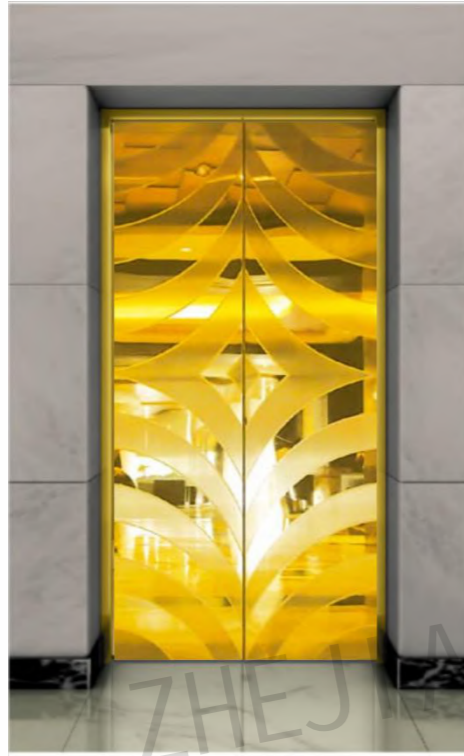

CMLD-134

Mirror, etching, titanium

Optional

Champagne gold, concave gold, rose gold, and black titanium.