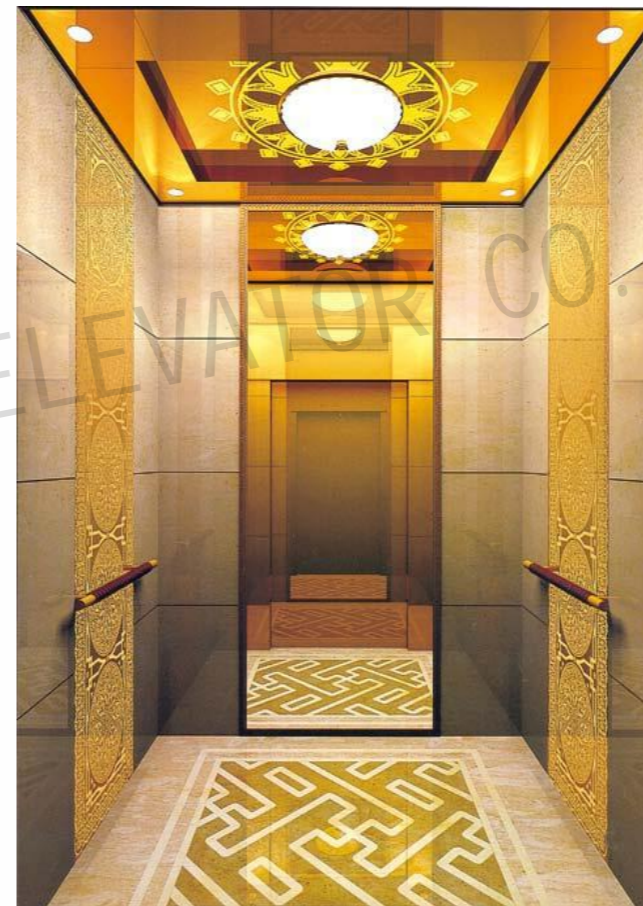

CMCP-077

OPTIONAL

Center plate: Mirror, etching, titanium.

Auxiliary board: Hairline, etching, titanium.

Note: This pattern can also be processed into primary colors, rose gold, concave gold, champagne gold, and black titanium.

CMCP-078

OPTIONAL

Center plate: Mirror, etching, titanium.

Auxiliary board: Hairline, titanium.

Note: This pattern can also be processed into primary colors, rose gold, concave gold, champagne gold, and black titanium.

CMCP-079

OPTIONAL

Back center: Mirror, titanium.

Side center: Mirror, etching, titanium.

Auxiliary board: Mirror, sandblasted.

Note: This pattern can also be processed into primary colors, rose gold, concave gold, champagne gold, and black titanium.

CMCP-080

OPTIONAL

Center plate: Mirror, etching, titanium.

Auxiliary board: Hairline, titanium.

Note: This pattern can also be processed into primary colors, rose gold, concave gold, champagne gold, and black titanium.