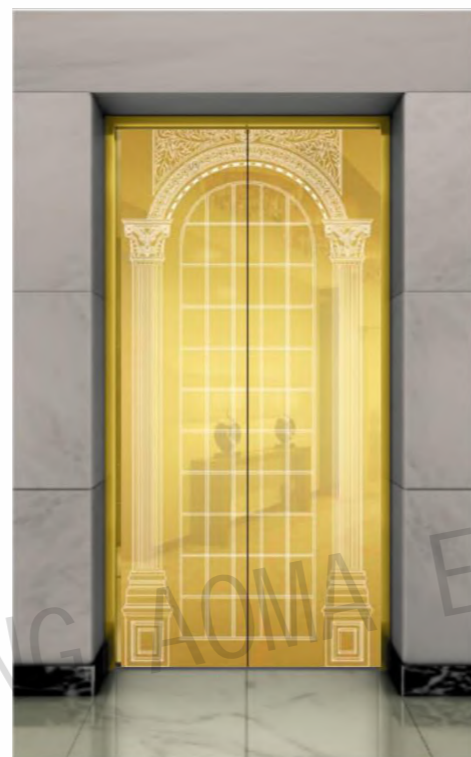

CMLD-183

Mirror, etching, titanium, chaotic lines

Optional
Champagne gold, concave gold, rose gold, and black titanium.