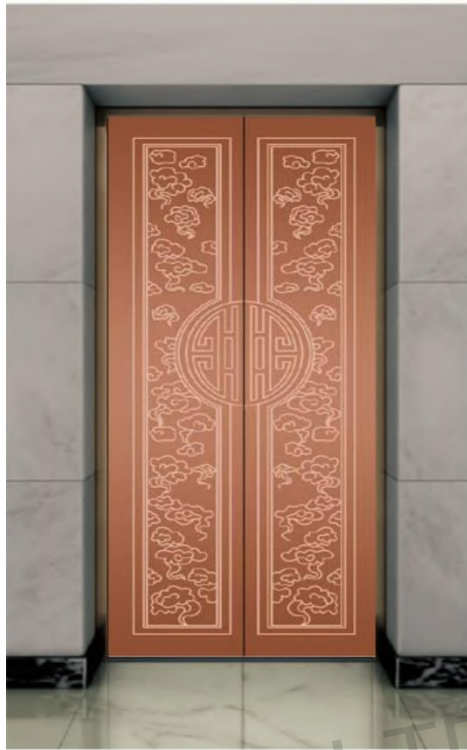

Mirror, etching, titanium

Optional

Champagne gold, concave gold, rose gold, and black titanium.

CMLD-228

Mirror, etching, titanium

Optional

Champagne gold, concave gold, rose gold, and black titanium.

Landing door series