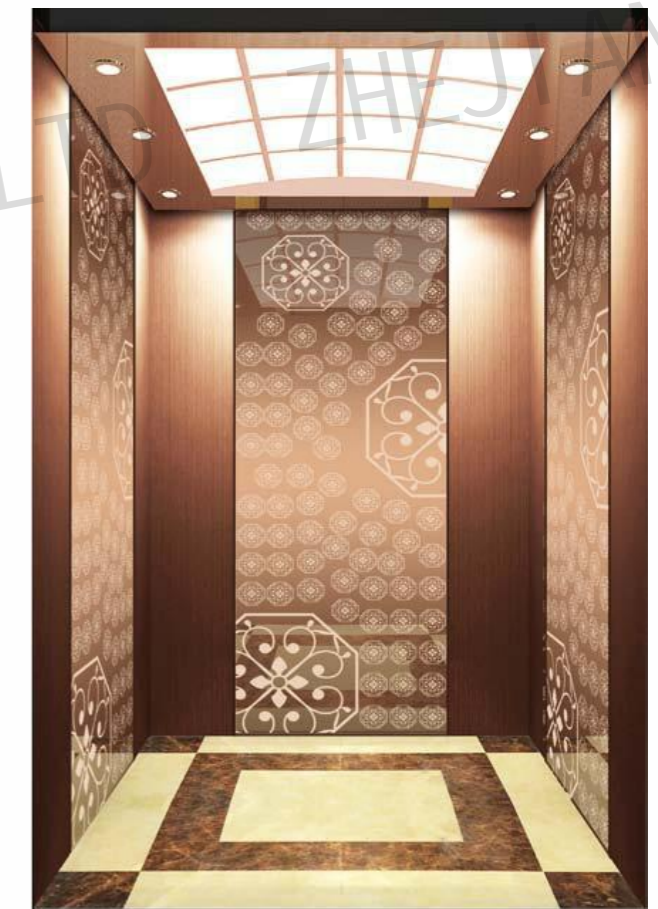

CMCP-196

OPTIONAL

Center plate: Mirror, etching, rose gold.

Auxiliary board: Hairline, rose gold.

Note: This pattern can also be processed into this color, titanium gold, concave gold, champagne gold, black titanium.