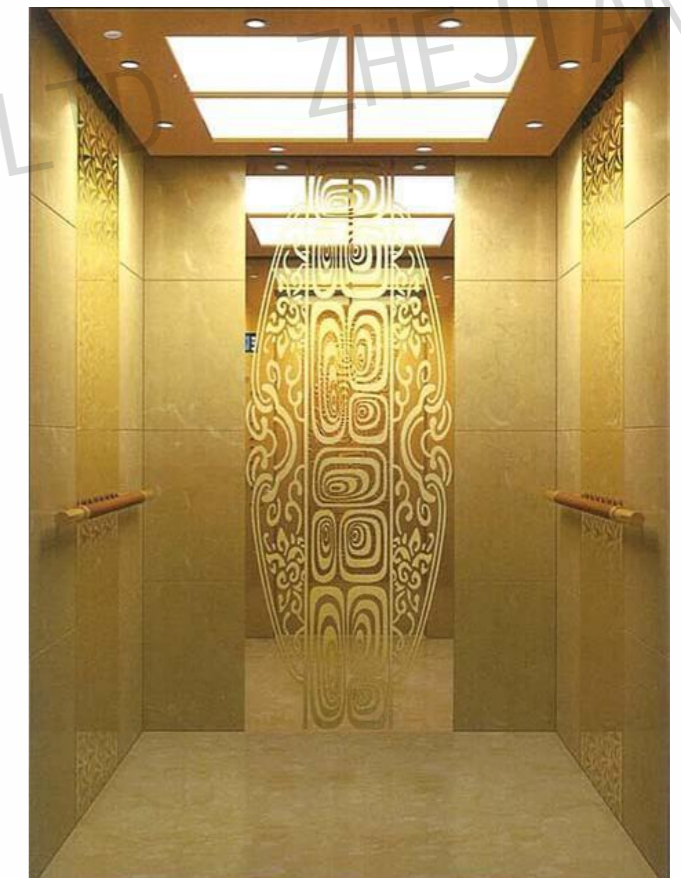

CMCP-132

OPTIONAL

Center plate: Mirror,etching,titanium.

Auxiliary board: Mirror,sandblasted, titanium.

Note: This pattern can also be processed into this color , concave gold, rose gold, champagne gold and black titanium.