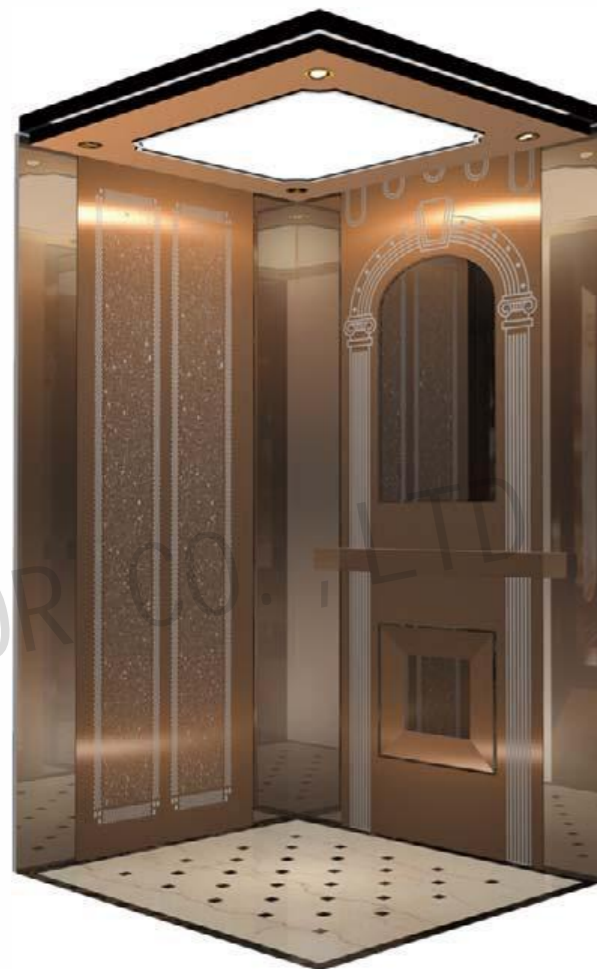

CMCP-137

OPTIONAL

Back center: Mirror,sandblasted, titanium.

Back auxiliary: Mirror, etching, concave gold.

Front side wall: Mirror,sandblasted, titanium.

Behind the side wall: Mirror, etching, concave gold.

Note: This pattern can also be processed into this color , titanium gold, rose gold, champagne gold and black titanium.

CMCP-139

OPTIONAL

Center plate: Mirror, rose gold.

Auxiliary board: Etching,rose gold.

Note: This pattern can also be processed into this color , concave gold, titanium gold, champagne gold and black titanium.

CMCP-138

OPTIONAL

Center plate: Mirror,etching,hairline,rose gold,chaotic lines.

Auxiliary board: Mirror,rose gold.

Note: This pattern can also be processed into this color , concave gold, titanium gold, champagne gold and black titanium.

CMCP-140

OPTIONAL

Center plate: Mirror, etching,rose gold.

Auxiliary board: Mirror,etching,rose gold.

Note: This pattern can also be processed into this color , concave gold, titanium gold, champagne gold and black titanium.