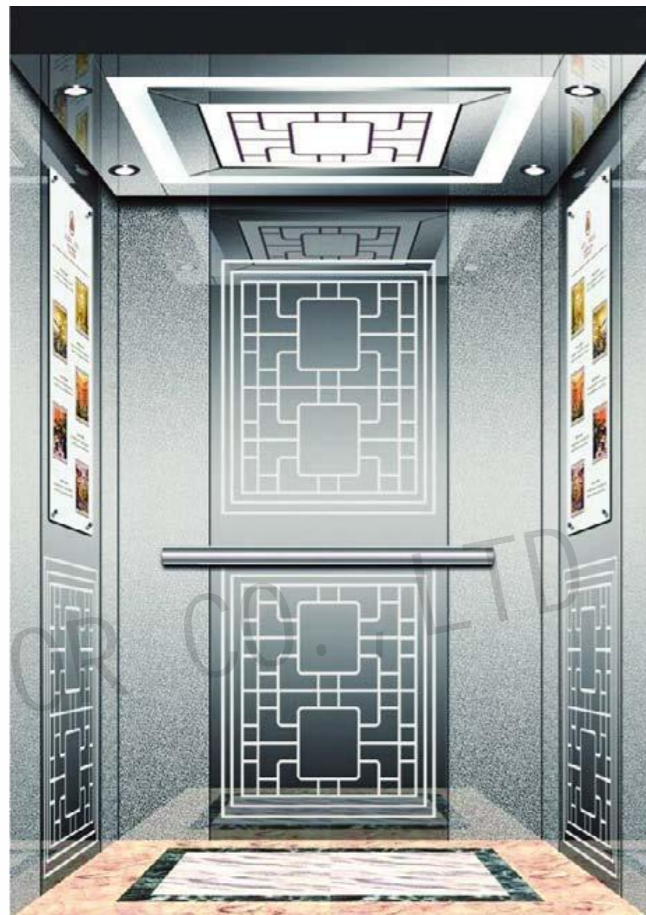

Note: This pattern can also be processed into titanium, rose gold, concave gold, champagne gold, and black titanium.

CMCP-092

OPTIONAL

Center plate: Mirror, etching.

Auxiliary board: Mirror.

Note: This pattern can also be processed into this color, rose gold, concave gold, champagne gold, black titanium.