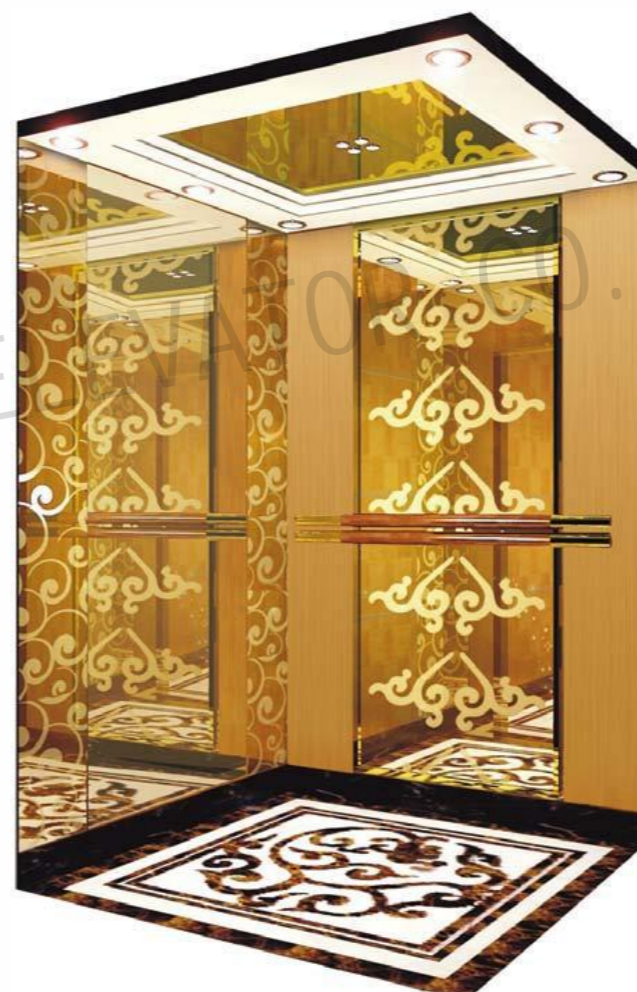

CMCP-045

OPTIONAL

Back middle: Mirror, etching, rose gold.

Side center: Mirror, rose gold.

Subsequent: Mirror, rose gold.

Side accessory: Hairline, rose gold.

Note: This pattern can also be processed into primary colors, titanium gold, concave gold, champagne gold, and black titanium colors.

CMCP-046

OPTIONAL

Center plate: Mirror, etching, hairline, chaotic lines, titanium.

Auxiliary board: Mirror, titanium.

Note: This pattern can also be processed into primary colors, concave gold, rose gold, champagne gold, and black titanium.

CMCP-047

Back middle: Mirror, etching, titanium.

Side center: Mirror, titanium.

Subsequent: Hairline, titanium.

Side accessory: Mirror, etching, titanium.

Note: This pattern can also be processed into primary colors, concave gold, rose gold, champagne gold, and black titanium.

CMCP-048

OPTIONAL

Center plate: Mirror, etching, titanium.

Auxiliary board: Hairline, titanium.

Note: This pattern can also be processed into primary colors, concave gold, rose gold, champagne gold, and black titanium.