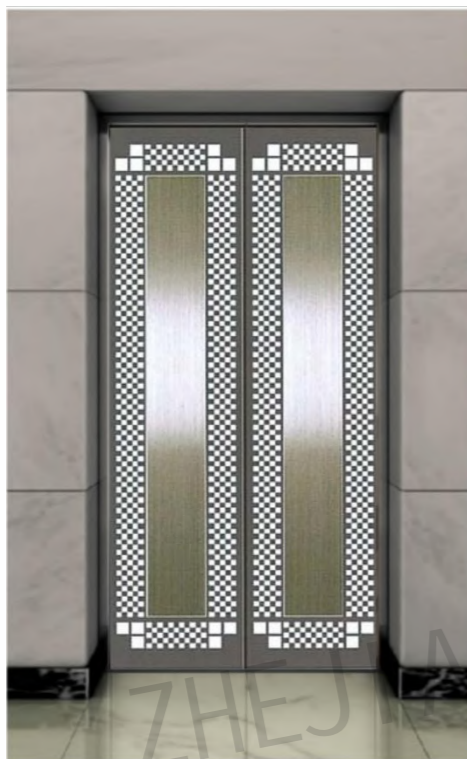

Landing door series

CMLD-049

Mirror, etching, hairline, concave gold

Optional

Titanium, champagne gold, rose gold, and black titanium.

CMLD-050

Mirror, etching, hairline

Optional