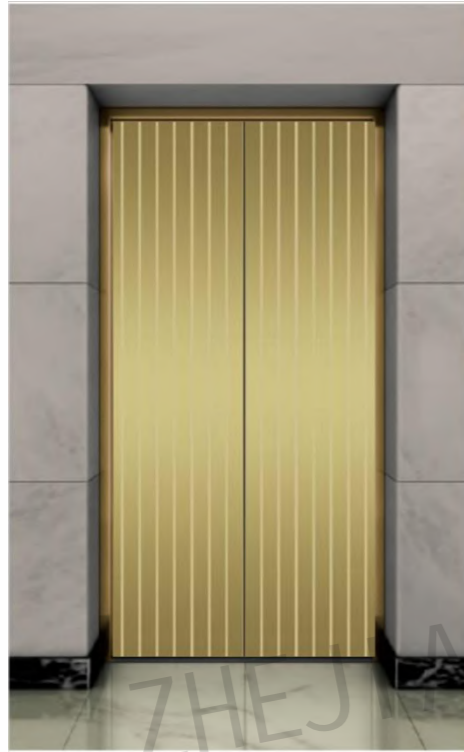

CMLD-218

Mirror, etching, champagne gold

Optional

Titanium, concave gold, rose gold, and black titanium.