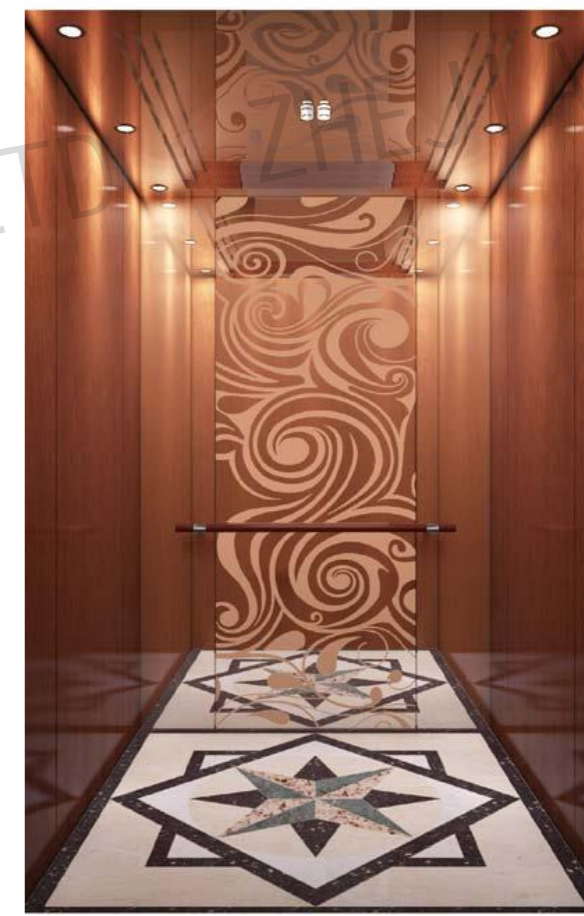

CMCP-152

OPTIONAL

Back center: Mirror,etching, rose gold.

Side center: Mirror,rose gold.

Auxiliary board: Mirror,rose gold.

Note: This pattern can also be processed into titanium gold, concave gold, titanium gold, champagne gold, and black titanium.