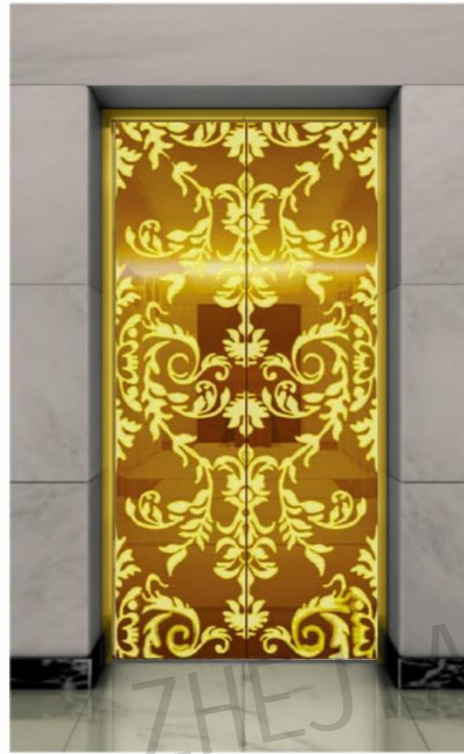

CMLD-146

Mirror, etching, titanium

Optional

Champagne gold, concave gold, rose gold, and black titanium.