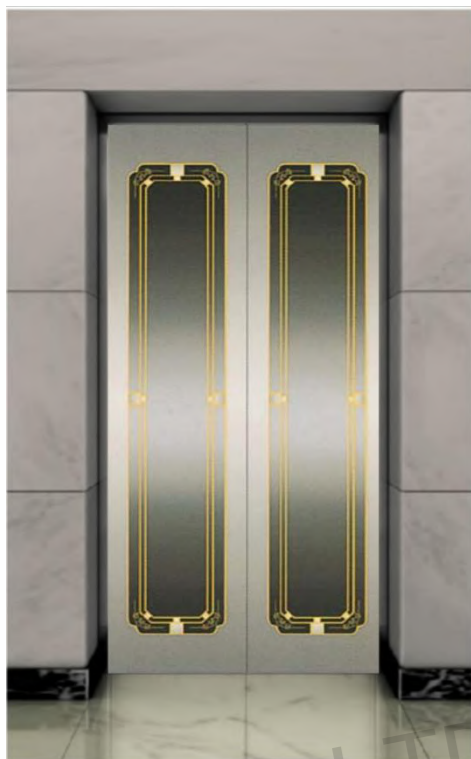

Landing door series

CMLD-049

Mirror, etching, hairline, concave gold

Optional

Titanium, champagne gold, rose gold, and black titanium.

CMLD-050

Mirror, etching, hairline

Optional