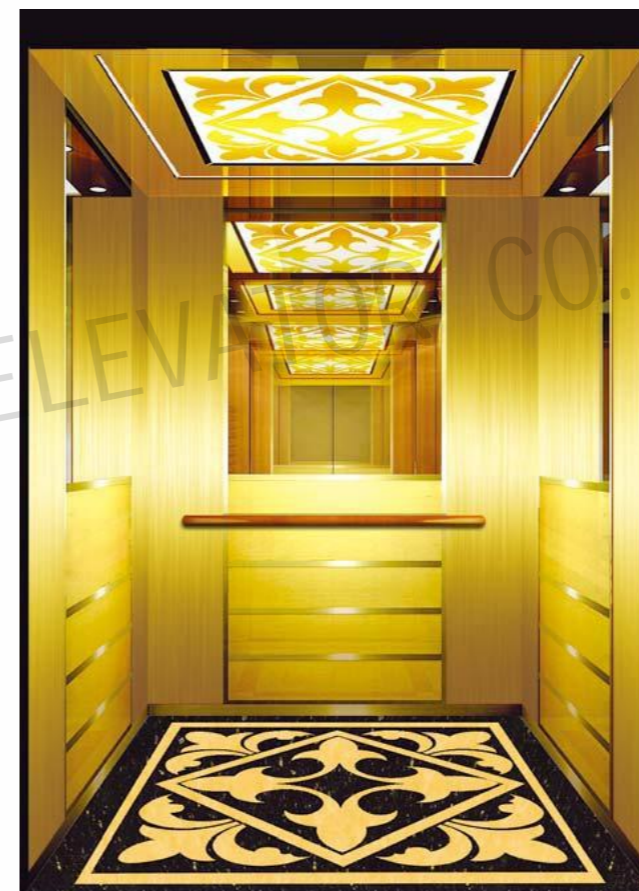

CMCP-097

OPTIONAL

Center plate: Mirror, etching, titanium.

Auxiliary board: Mirror, etching, titanium.

Note: This pattern can also be processed into this color, rose gold, concave gold, champagne gold, black titanium.

CMCP-098

OPTIONAL

Back wall: Etching, hairline, champagne gold.

Side wall: Mirror, champagne gold.

Note: This pattern can also be processed into this color, rose gold, concave gold, champagne gold, black titanium.

CMCP-099

OPTIONAL

Center plate: Mirror, etching, hairline, titanium.

Auxiliary board: Hairline, titanium.

Note: This pattern can also be processed into this color, rose gold, concave gold, champagne gold, black titanium.

CMCP-100

OPTIONAL

Center plate: Mirror, etching, rose gold.

Auxiliary board: Hairline, rose gold.

Note: This pattern can also be processed into this color, titanium gold, concave gold, champagne gold, black titanium.