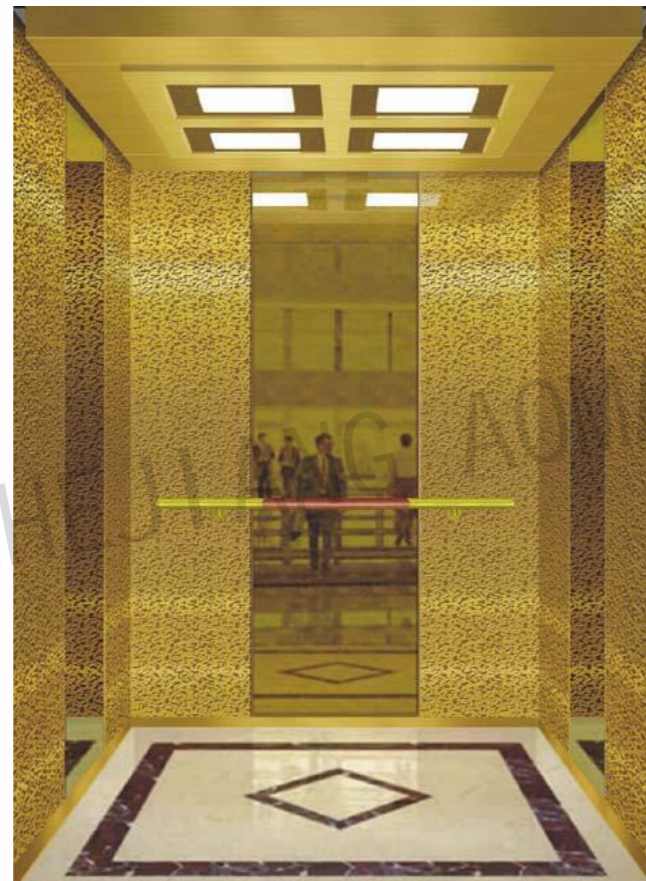

CMCP-074

OPTIONAL

Center plate: Mirror, titanium.

Auxiliary board: Mirror, etching, titanium.

Note: This pattern can also be processed into primary colors, rose gold, concave gold, champagne gold, and black titanium.