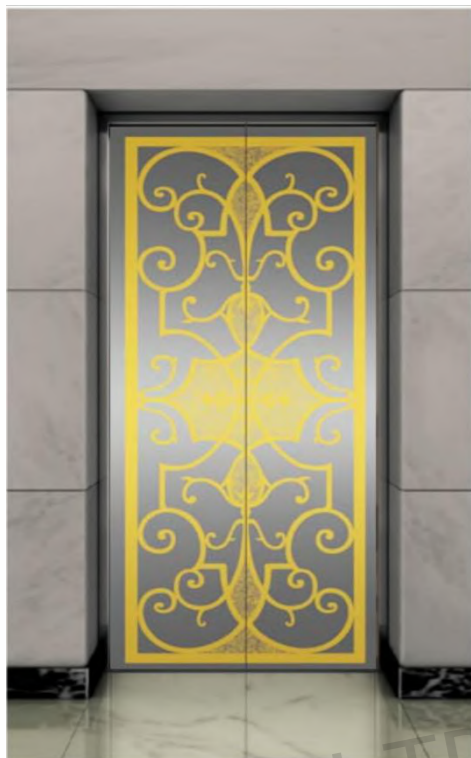

CMLD-060

Mirror, etching

Optional

Titanium, champagne gold, concave gold, rose gold, and black titanium.

Landing door series

CMLD-061

Mirror, etching, concave gold
Optional
 Titanium, champagne gold, rose gold, and black titanium.