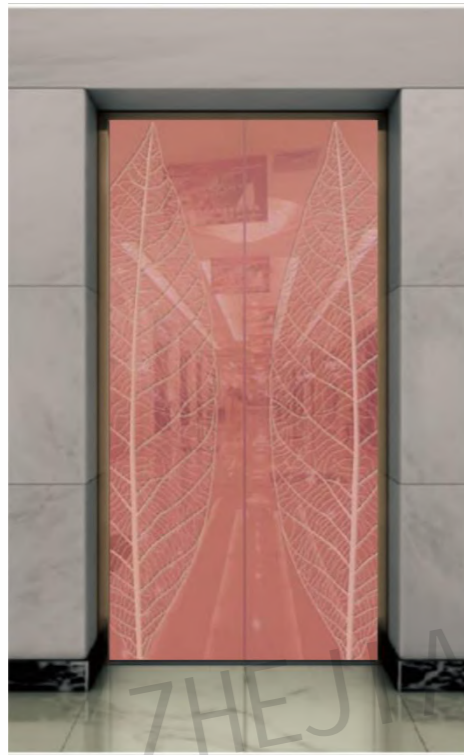

Optional

Champagne gold,concave gold, titanium,and black titanium.

Landing door series

CMLD-289

Hairline,etching,rose gold

Optional

Champagne gold,concave gold, titanium,and black titanium.

CMLD-290