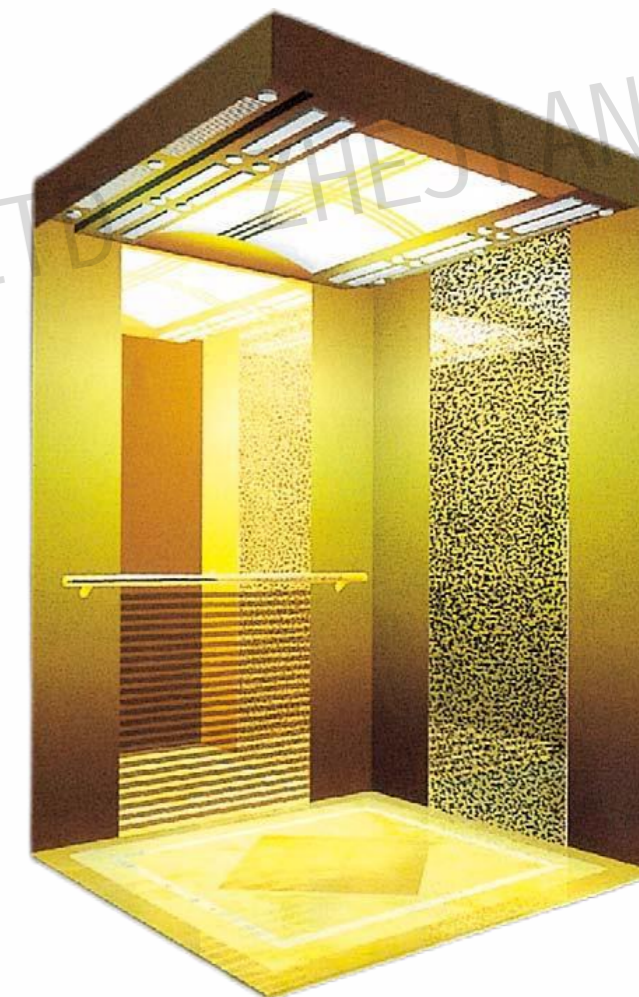

CMCP-045

OPTIONAL

Back middle: Mirror, etching, rose gold.

Side center: Mirror, rose gold.

Subsequent: Mirror, rose gold.

Side accessory: Hairline, rose gold.

Note: This pattern can also be processed into primary colors, titanium gold, concave gold, champagne gold, and black titanium colors.

CMCP-046

OPTIONAL

Center plate: Mirror, etching, hairline, chaotic lines, titanium.

Auxiliary board: Mirror, titanium.

Note: This pattern can also be processed into primary colors, concave gold, rose gold, champagne gold, and black titanium.

CMCP-047

Back middle: Mirror, etching, titanium.

Side center: Mirror, titanium.

Subsequent: Hairline, titanium.

Side accessory: Mirror, etching, titanium.

Note: This pattern can also be processed into primary colors, concave gold, rose gold, champagne gold, and black titanium.

CMCP-048

OPTIONAL

Center plate: Mirror, etching, titanium.

Auxiliary board: Hairline, titanium.

Note: This pattern can also be processed into primary colors, concave gold, rose gold, champagne gold, and black titanium.